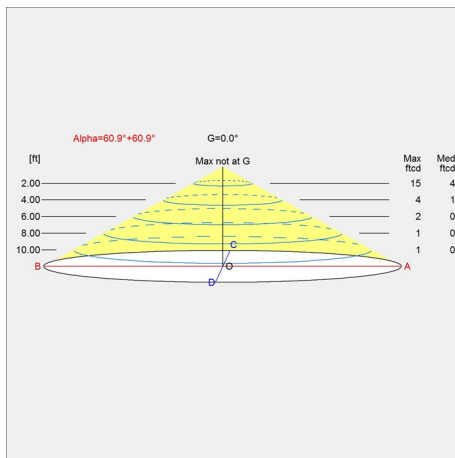

Design

Verner Pantone

Weight

Min: 1.5 kg Max: 1.5 kg

Finish

Brass metallised, High lustre chrome plated, White opal acryl

Light distribution diagrams

Cartesian