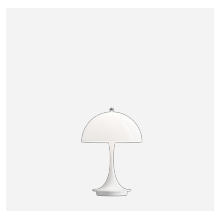

Panthella Portable

Product variants

Colour	Cable type	Light source
 Brass metallised High lustre chrome plated White opal acryl	- BLK PL - WHT PL	1x7.5W E14