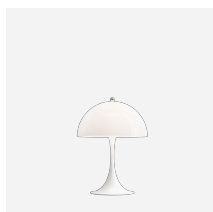

Panthella MINI