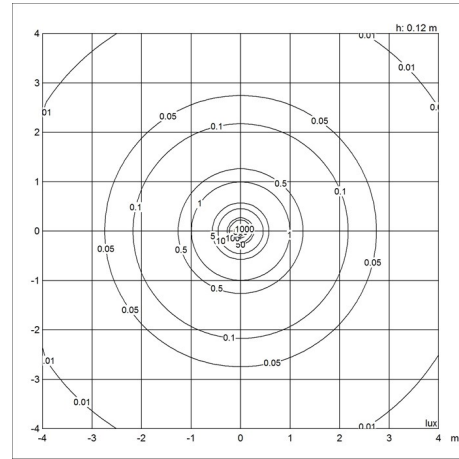

Panthella Floor

Panthella MINI

Panthella Table 320

Light distribution diagrams

Cartesian

Isolux

Polar

Spare parts & accessories

Data specifications

Colour	Opal	Length	160
Width	160	Height	230
Built-in Height	-	IP class	-
Class	III	Net Weight	1.2
Standby (W)	-	Power Factor (P = 100 % / P = 50 %)	-
Inrush Current	-	Light source	LED 2700K 2.5W