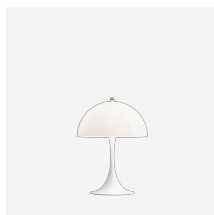

Panthella MINI