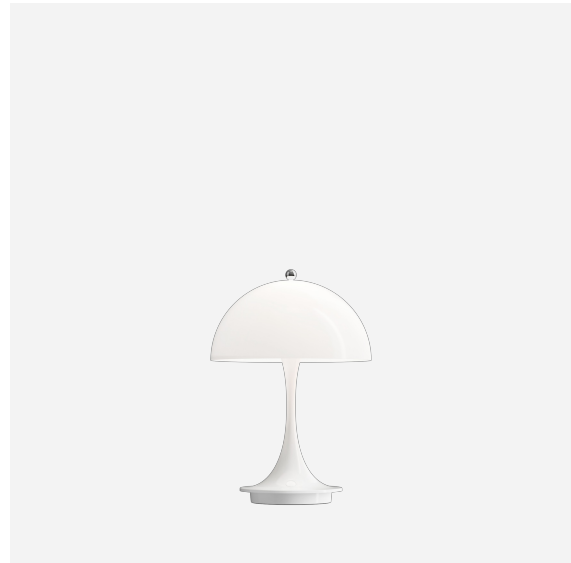

Panthea Portable

Panthea Portable - 5744166661

The fixture lights up any space harmoniously without glare. The portable table lamp is available in opal, and the transparency of the shade and the reflection of the downward light on the inner side of the shade provides a gentle light and subtle ambience.

Panthea-Portable-1600x900.jpg

Product info

Information

Please note that the Panthella Portable comes with a USB-cable but without an adapter. Separate USB-Adapter is available as accessory.

Mounting

Cable length: 1.5m. Power: USB cable for standard USB adapter Light control: Switch on base Battery lifetime: 5 hours @ 100% Step-dim: 0%/10%/33%/100%

Finish

White opal acrylic.

Materials

Shade: Injection moulded opal acrylic Base: Die cast aluminium

Sizes and weights

Width x Height x Length (mm) | 160 x 230 x 160 Max 1.2 kg

Class

Ingress protection IP23. Electric shock protection III

Data specifications

Colour	Opal	Length	160
Width	160	Height	230
Built-in Height	-	IP class	-
Class	III	Net Weight	1.2
Standby (W)	-	Power Factor (P = 100 % / P = 50 %)	-
Inrush Current	-	Light source	LED 2700K 2.5W