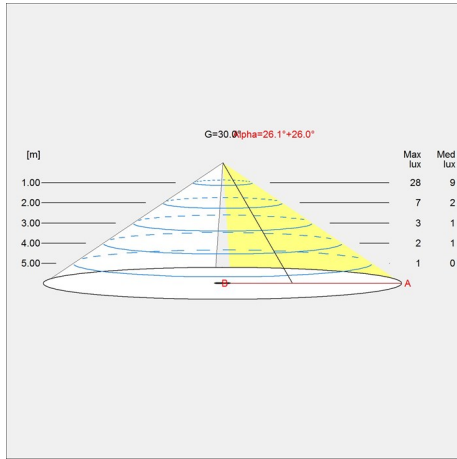

Panthella Floor

Panthella MINI

Panthella Table 320

Light distribution diagrams

Cartesian

Isolux

Polar

Spare parts & accessories

Data specifications

Colour	Opal	Length	160
Width	160	Height	230
Built-in Height	-	IP class	-
Class	III	Net Weight	1.2
Standby (W)	-	Power Factor (P = 100 % / P = 50 %)	-
Inrush Current	-	Light source	LED 2700K 2.5W