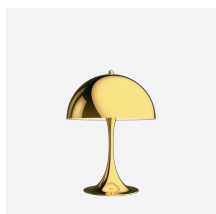

Panthella Table 320