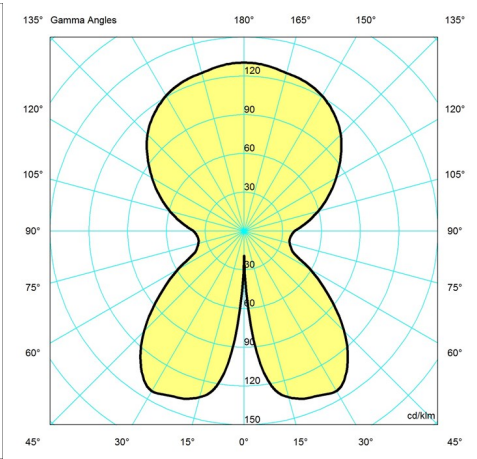

Panthella Floor

Panthella MINI

Panthella Table 320

Light distribution diagrams

Cartesian

Isolux

Polar

Spare parts & accessories

Data specifications

Colour	Opal	Length	160
Width	160	Height	230
Built-in Height	-	IP class	-
Class	III	Net Weight	1.2
Standby (W)	-	Power Factor (P = 100 % / P = 50 %)	-
Inrush Current	-	Light source	LED 2700K 2.5W