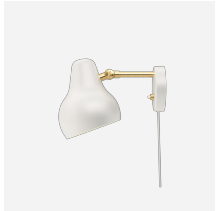

Product family

VL38 Wall