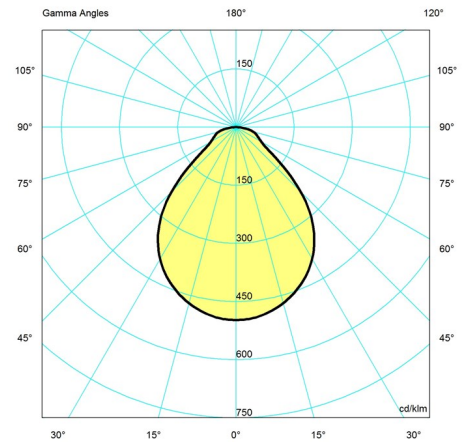

Polar

Spare parts & accessories

Product

- Adaptor 12V black
- Adaptor 12V white

Variant number

- 5744164867
- 5744164870