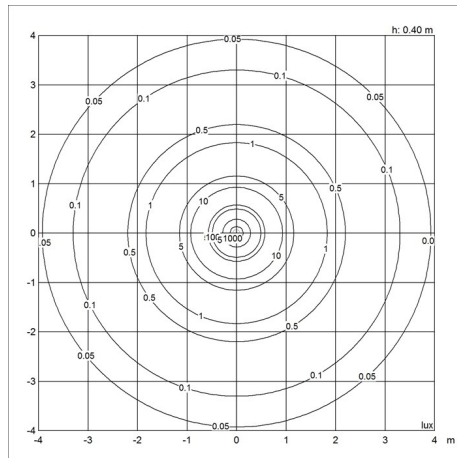

Design

Vilhelm Lauritzen

Weight

Min: 2.3 kg Max: 2.3 kg

Finish

Black, White

Light distribution diagrams

Isolux

Spare parts & accessories

Product

- Adaptor 12V black
- Adaptor 12V white

Variant number

- 5744164867
- 5744164870