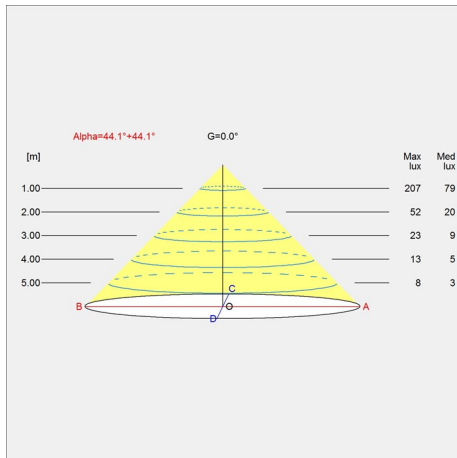

Design

Vilhelm Lauritzen

Weight

Min: 2.3 kg Max: 2.3 kg

Finish

Black, White

Light distribution diagrams

Cartesian