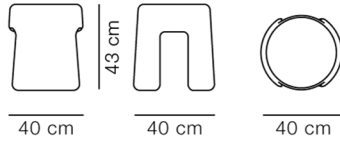

Sheepskin Moonlight

DIMENSIONS

Weight: 6 kg

PACKAGING INFORMATION

L: 45 cm, W: 45 cm, H: 47 cm,

Cbm: 0,1m³

8 kg

CARE & MAINTENANCE