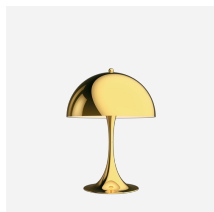

Panthella Table 320