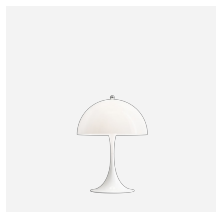

Product family

Panthella MINI