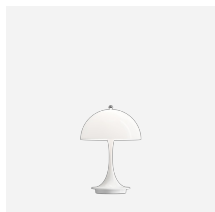

Panthella Portable