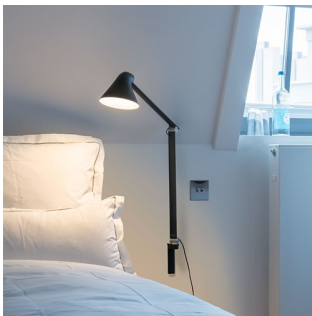

# NJP Wall

The fixture provides direct glare-free horizontal light while reflecting some of the light through the rear of the head, illuminating the top of the arm. The ergonomic design of the fixture head shapes the light and gives optimal light direction. A simple mechanical system provides great freedom of movement, so the light can always be set in the ideal position in the workspace. The shade is painted white on the inside, reflecting comfortable diffused light.