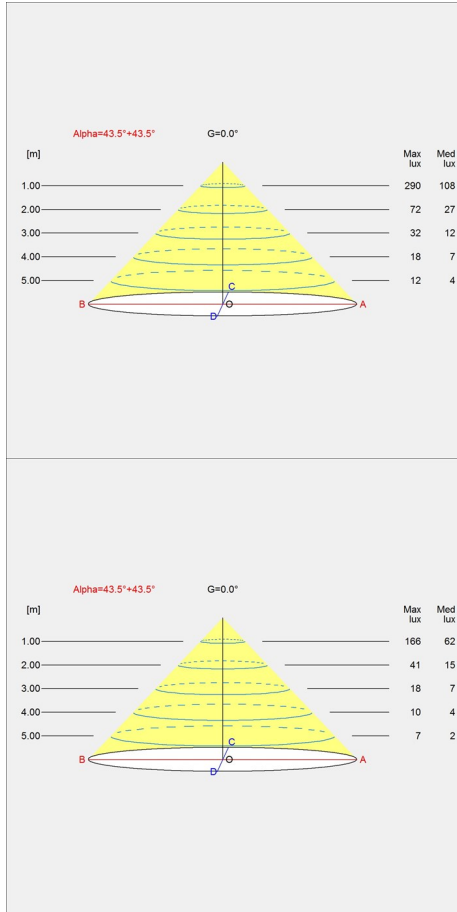

Light distribution diagrams

Cartesian