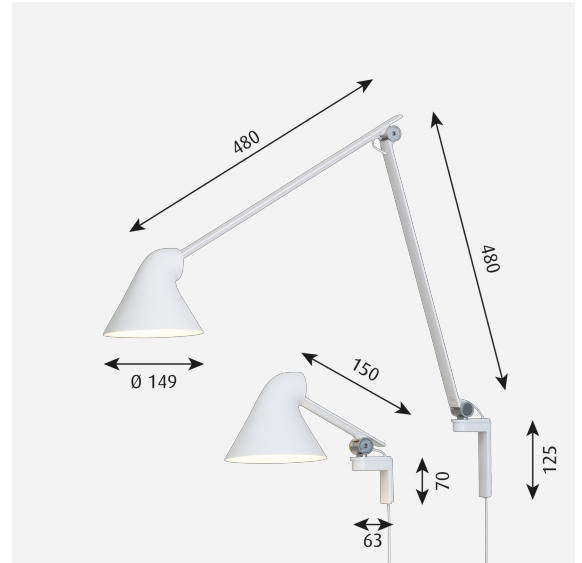

Product info

Information

Driver fitted externally on cord. The light has two built-in intensities. The weight includes the wall bracket. Wall mounting depends on selected arm length. The innovation of the LED technology is constant. The specifications mentioned are based on present technology.

Mounting

Cord type: Black or white. Cord length: 3,3m (short arm), 2,3m (Long arm). Switch: On the fixture head. Timer function: 4 hours or 8 hours. LED driver: separate, plugs into power outlet. The light has two built-in intensities.

Finish

White, black, light alu grey or dark alu grey, powder coated.

Materials

Arms and lamp head: Aluminium. Joints: Anodized Aluminium. Wall bracket: Aluminium.

Sizes and weights

Width x Height x Length (mm) | 150 x 600 x 600 Max 1.5 kg | 150 x 200 x 300 Max 0.8 kg

Class

Ingress protection IP20. Electric shock protection II w/o ground.

Light source

LED 2700K 10W
Lumen: 529

Information

Driver fitted externally on cord. The light has two built-in intensities. The weight includes the wall bracket. Wall mounting depends on selected arm length. The innovation of the LED technology is constant. The specifications mentioned are based on present technology.

Product family

Product variants

Colour	Mounting	Cable type	Light source	Lumen
☒ Black	LONG ARM	BLK PL	LED 2700K 10W	529
☒ Dark aluminium grey	SHORT ARM	WHT PL	LED 3000K 10W	550
☒ Light aluminium grey				
☐ White