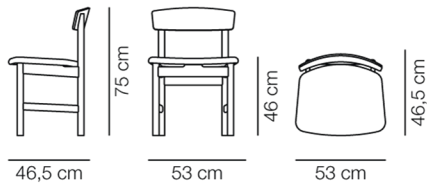

Oak soap, FSC Mix 70%

Leather Omni 301, Black

Oak black lacquered, FSC Mix 70%

DIMENSIONS

Weight: 6 kg

PACKAGING INFORMATION

L: 50 cm, W: 54 cm, H: 83 cm,

Cbm: 0,14m³ (2 Pcs.)