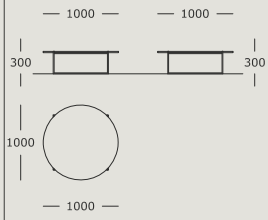

CIRCLE

Coffee table