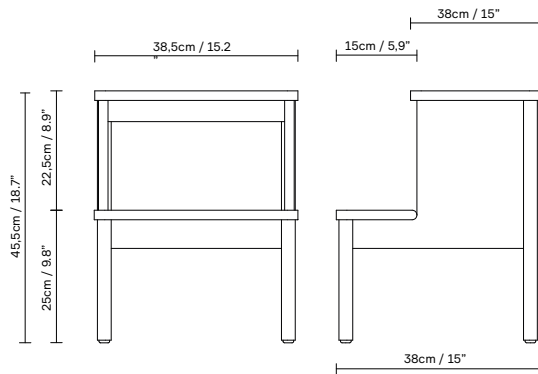

A Line Stepstool

Product Fact Sheet

A Line Stepstool

No. (2170) A Line Stepstool, Oak / No. (2171) A Line Stepstool, White Oak

Dimensions:

W: 38,5 cm / 15.2", H: 45,5 cm / 18.7", D: 38 cm / 15"

Product description:

This sturdy and versatile self-supporting stool can be used in any space as a step stool, a bedside table or extra seating. The A Line Stepstool features a number of important design elements, such as curved edge detailing, an extended lower step that creates extra space for storage and the addition of a handle beneath the upper step serve as a grip and makes it easy to move the stool from room to room.

Designer's thoughts:

'With A Line Stepstool we aimed to create a strong, small piece of furniture that can be used anywhere in the home. The bottom step runs the full width of the piece, which means Stepstool can also be used as a bedside table or side table. The curved profiles of the steps and legs visually combine with the load-bearing sides to form a coherent whole.'

Material: Solid European oak

Country of origin: Bosnia-Herzegovina

Net weight: 5,5 kg / 12.13 lb

Designed by/year of design: Herman Studio, 2022

Pre-assembled: Yes

Contract use: Yes

Scope of application: Stepstool, sideboard, bedside table