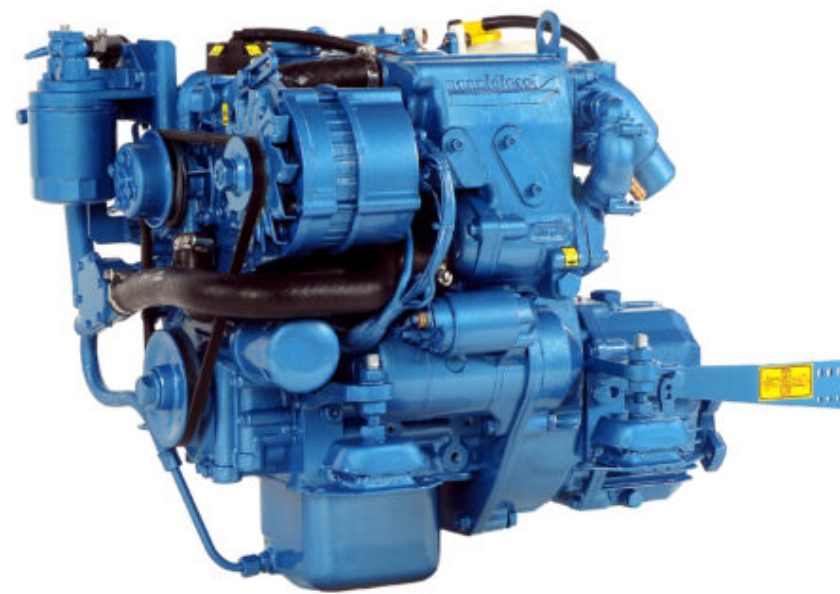

ENGINE

- Reliability
- Immediate acceleration: fast hole-shot
- Optimised weight and volume
- Onboard comfort