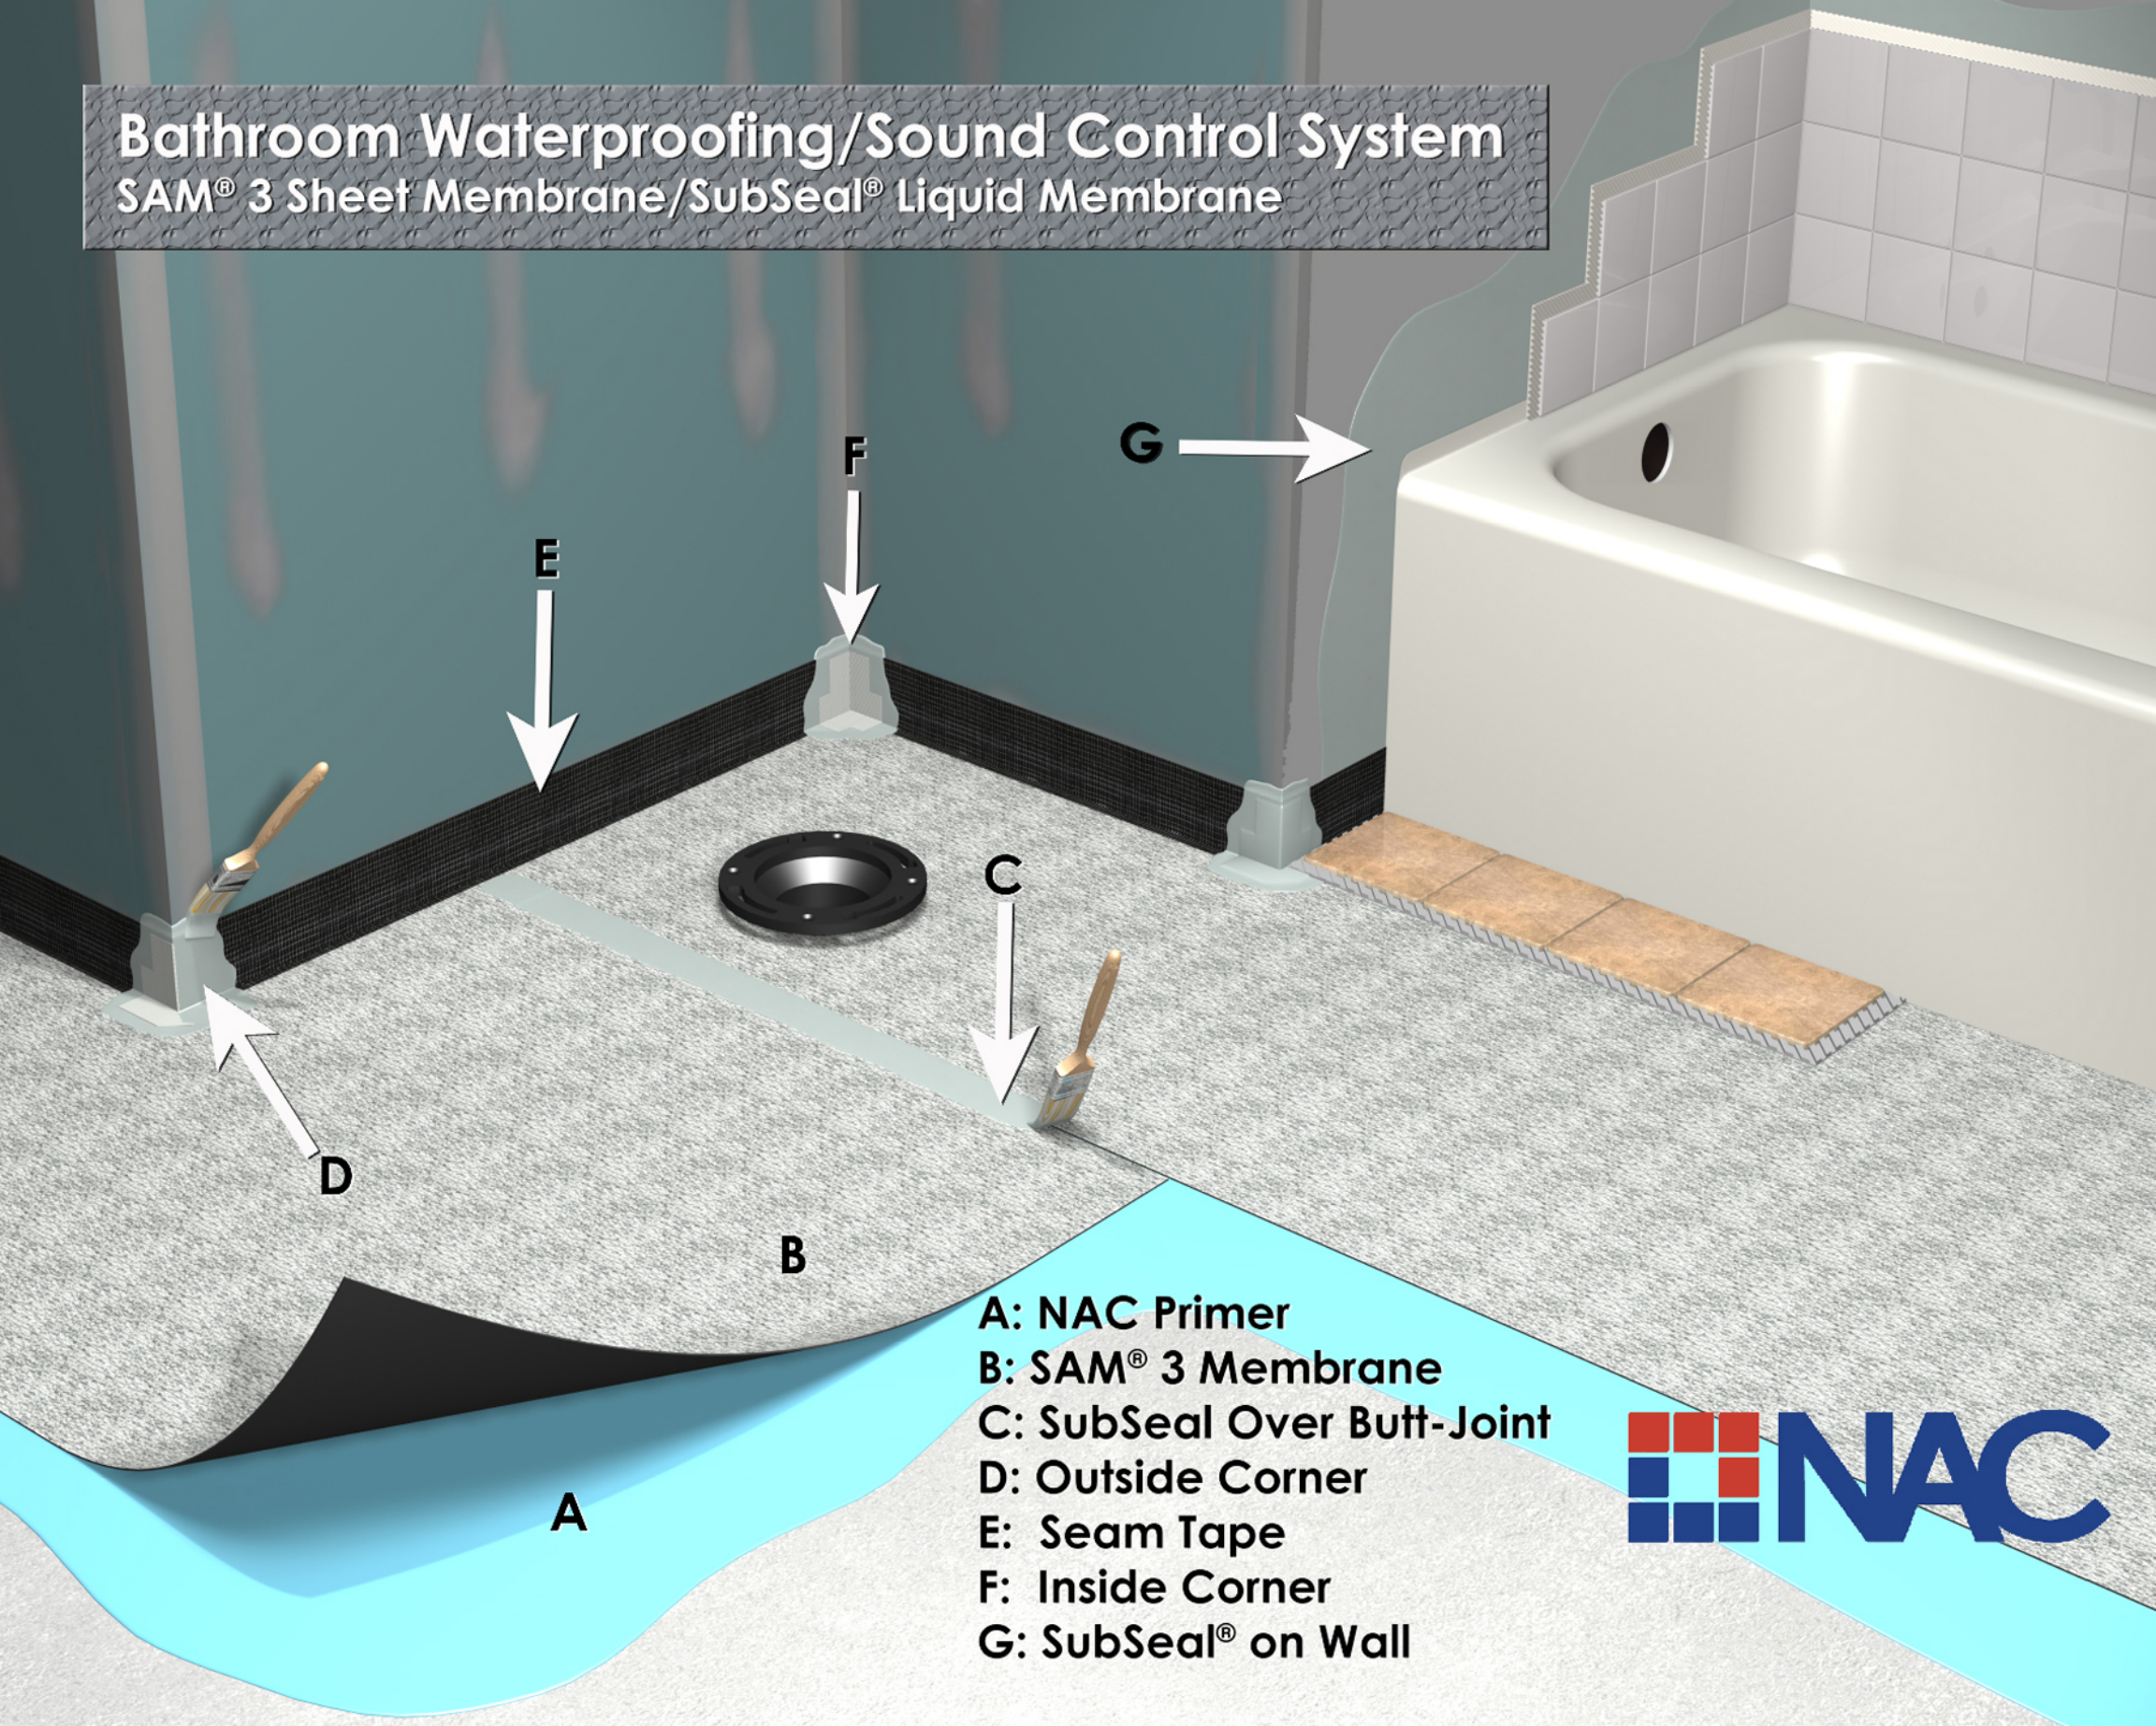

Bathroom Waterproofing/Sound Control System

SAM[®] 3 Sheet Membrane/SubSeal[®] Liquid Membrane

- A: NAC Primer
- B: SAM[®] 3 Membrane
- C: SubSeal Over Butt-Joint
- D: Outside Corner
- E: Seam Tape
- F: Inside Corner
- G: SubSeal[®] on Wall