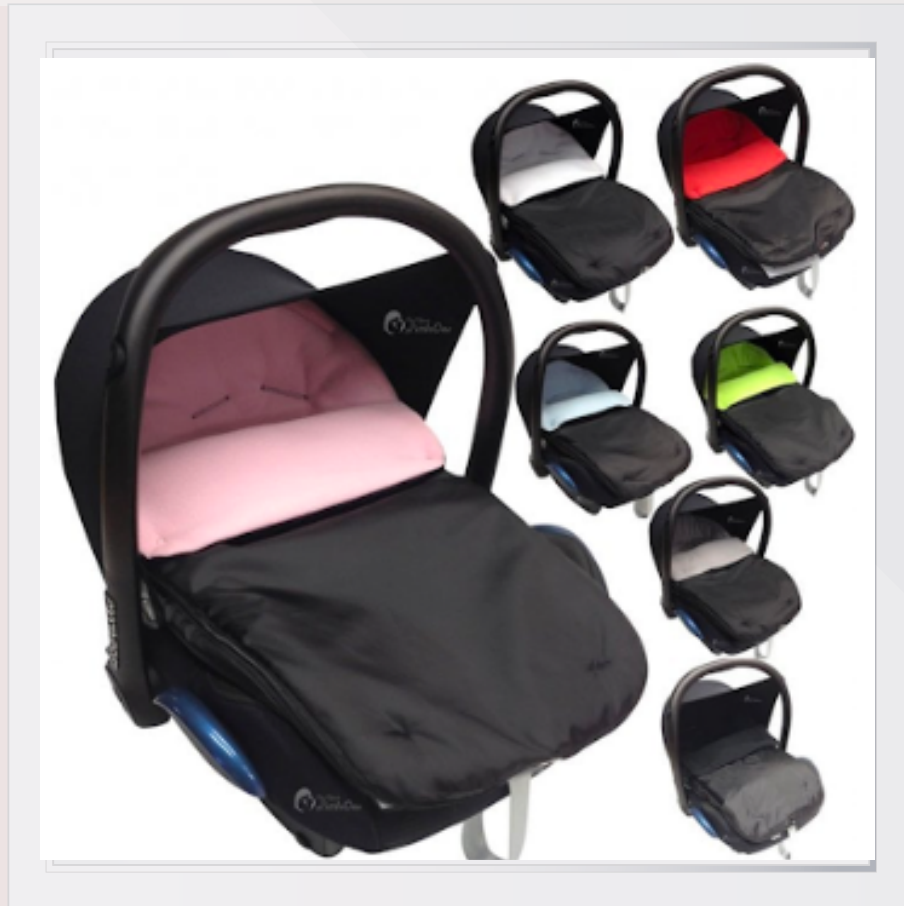

CAR SEAT FOOTMUFF

FOR ANY HELP OR ASSISTANCE, PLEASE CONTACT THE
FOR YOUR LITTLE ONE TEAM:

☎ TEL: 0121 389 4698

✉ Email: help@foryourlittleone.com

🌐 foryourlittleone.com