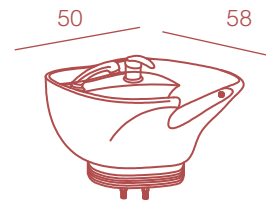

# Dren

WASHING UNIT

REF. / RZW002.A12

product:  
60,5x120x95 cm  
packing:  
114x65x87 cm

PVC

38,5  
48  
kg

①

②