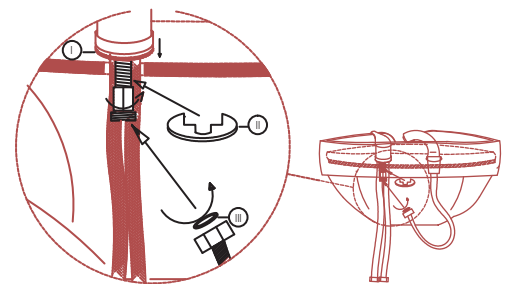

# Dren

WASHING UNIT

REF. / RZW002.A12

product:  
60,5x120x95 cm  
packing:  
114x65x87 cm

PVC

38,5  
48  
kg

①

②