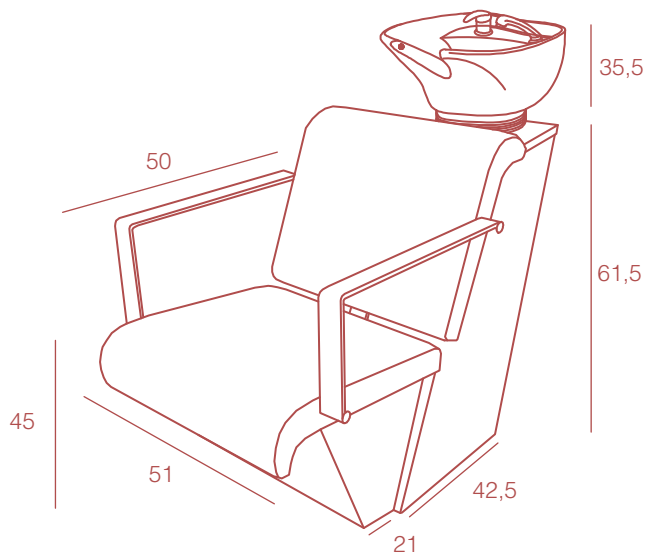

# Dren

WASHING UNIT

REF. / RZW002.A12

product:  
60,5x120x95 cm  
packing:  
114x65x87 cm

PVC

38,5  
48  
kg

①

②