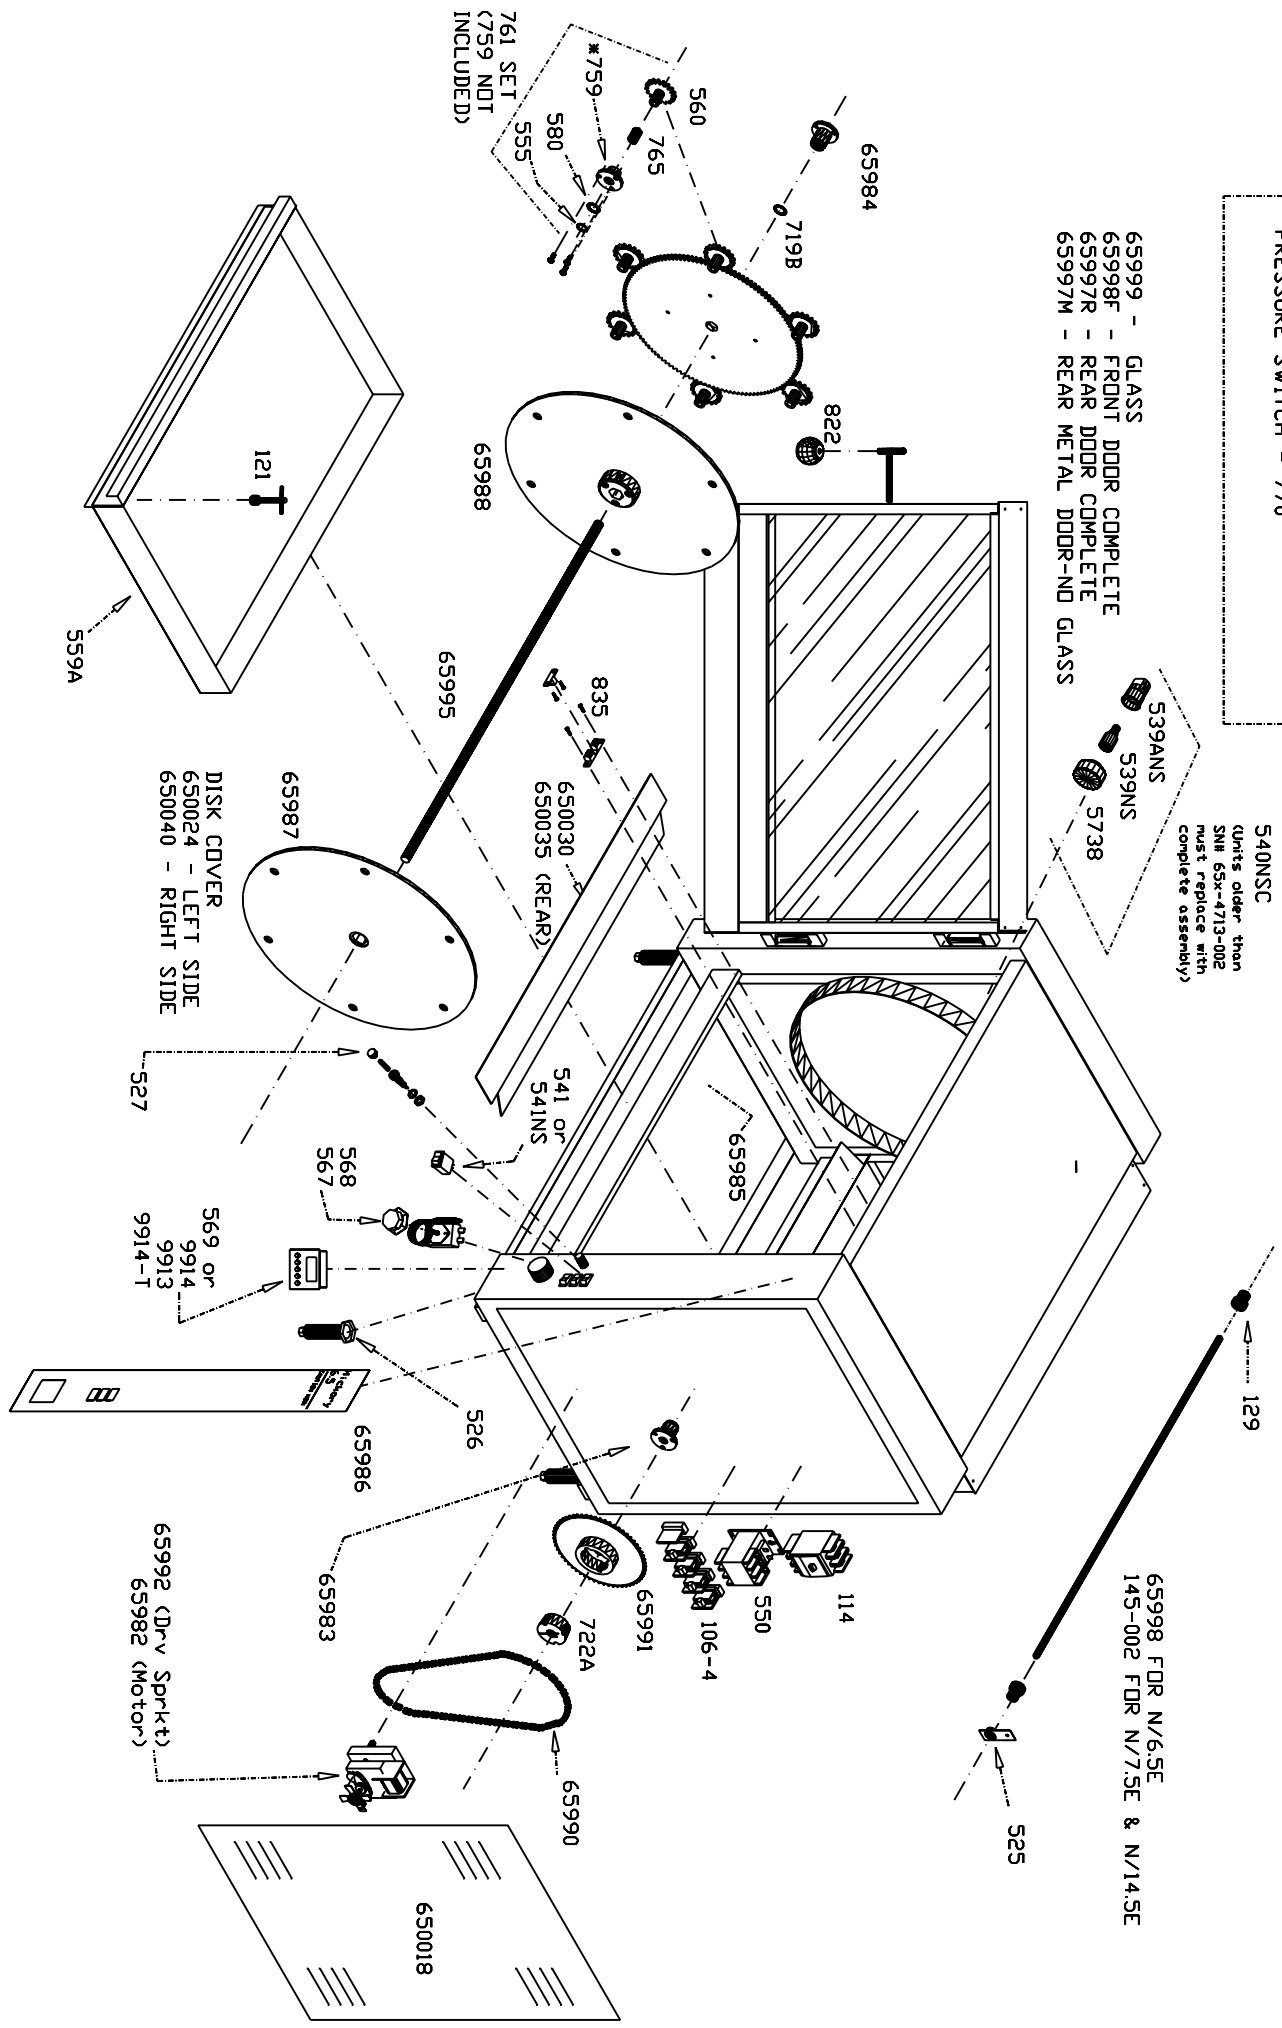

MODELS N/6:SE & N/6:SG & N/7:SE
 Revised: 04/10/19

- GAS PARTS FOR MODELS 6:SG
 BURNER - 730
 BURNER DRIFICE - 65N #32 (NAT GAS)
 - 65P #49 (LP GAS)
 IGNITOR - 65736TBN (NAT GAS)
 - 65736TBP (LP GAS)
 IGNITION MODULE - 537
 BLOWER - 774
 PRESSURE SWITCH - 770

540NSC
 Units older than
 SN# 65x-4713-002
 must replace with
 complete assembly)

- 65999 - GLASS
 65998F - FRONT DDOR COMPLETE
 65997R - REAR DDOR COMPLETE
 65997M - REAR METAL DDOR-ND GLASS

- 539ANS
 539NS
 5738

65998 FOR N/6:SE
 145-002 FOR N/7:SE & N/14:SE

761 SET
 (759 NOT
 INCLUDED)