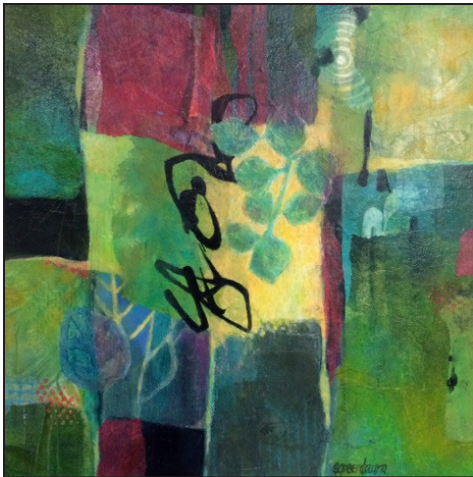

FOREST CATHEDRAL

by: Susan Greenbaum

Mixed Media on Wood

Framed

14 x 14"

$ 350.00

ART ELEMENTS GALLERY

For purchase inquiries and shipping quotes

please contact the gallery (503) 487-6141

gallery@artelementsgallery.com