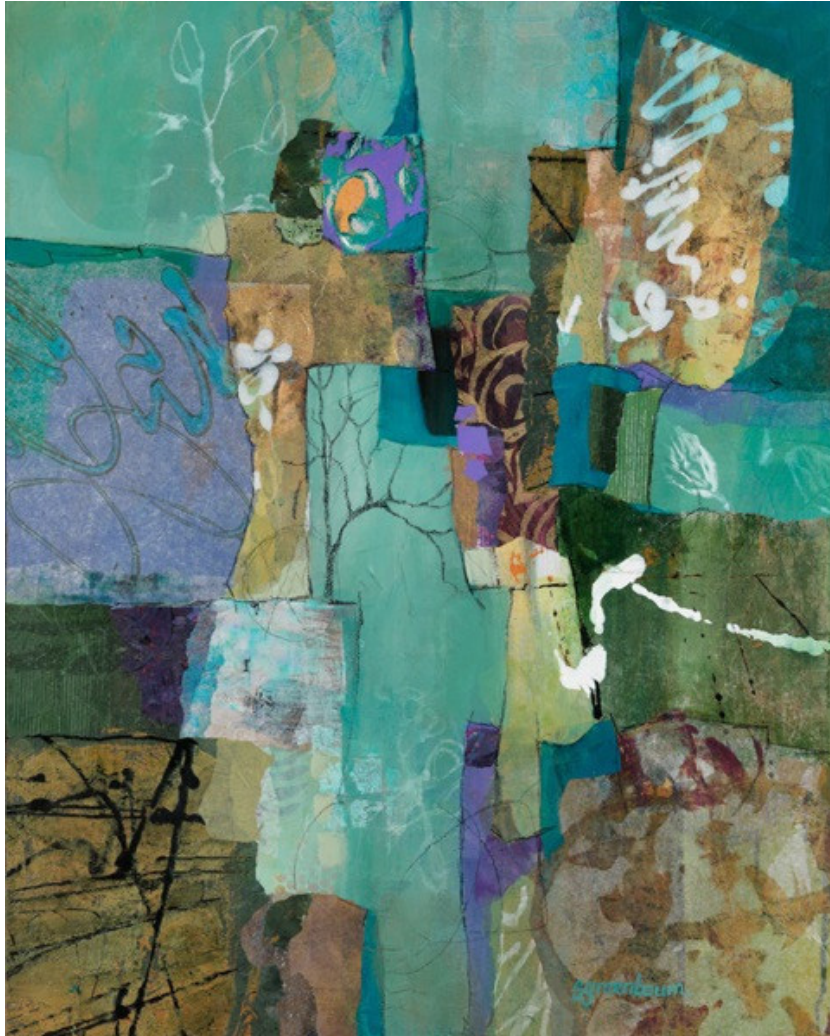

NATUREWALK #5
by: Susan Greenbaum
Mixed Media on Canvas
Un-framed
30 x 24"
$ 750.00

ART ELEMENTS GALLERY
For purchase inquiries and shipping quotes
please contact the gallery (503) 487-6141
gallery@artelementsgallery.com