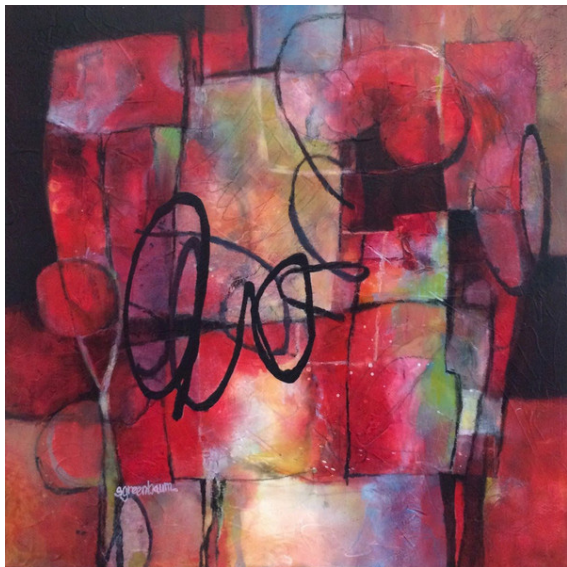

REDS AT PLAY
by: Susan Greenbaum
$ 525.00
Mixed Media on wrapped Canvas
18 x 18"