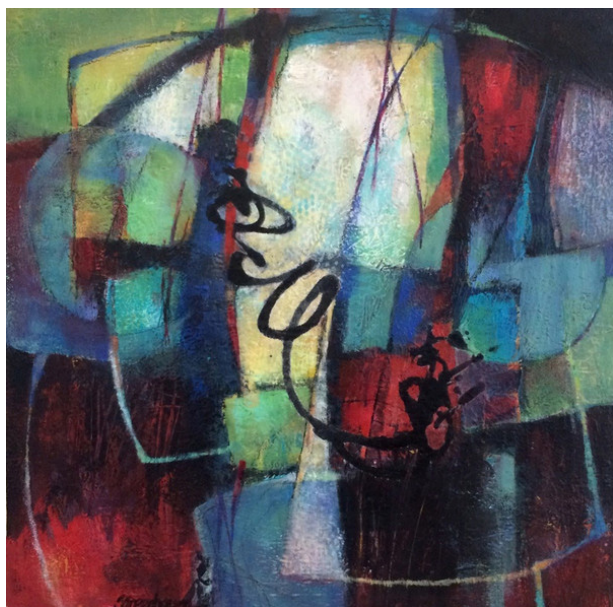

\$ 350.00

ART ELEMENTS GALLERY

For purchase inquiries and shipping quotes

please contact the gallery (503) 487-6141

gallery@artelementsgallery.com

REDS AT PLAY
by: Susan Greenbaum
\$ 525.00
Mixed Media on wrapped Canvas
18 x 18"