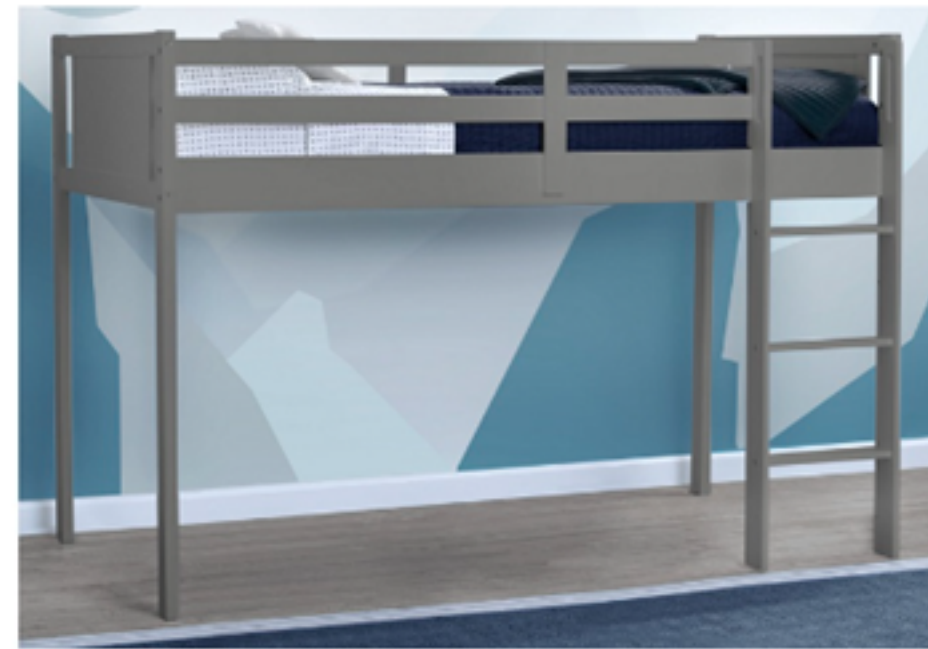

FurnitureToday

Delta Children launches new Low Twin Loft bed set

Group will be in stock and begin shipping this week

NEW YORK – Baby and youth furniture resource Delta Children has launched its Low Twin Loft bed which offers an open space beneath the sleep surface that doubles as a storage and play area.

The new twin bed is being sold exclusively on www.deltachildren.com for \$259.99. It includes support slats to hold a twin mattress and supports up to 250 pounds. It is made with solid rubberwood and TSCA compliant engineered wood and comes in a non-toxic, cool gray finish that is both lead and phthalate free.

The set also includes a guardrail and a ladder. Coordinating tents with Batman, Harry Potter and Spider Man themes are sold separately.

The set first appeared on the Delta website last week and will be available to ship starting this week.