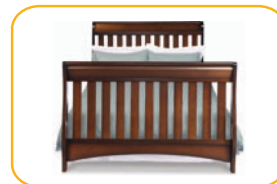

Bentley 'S' Series 4-in-1 Crib

Bentley 'S' Series 4-in-1 Crib

Product Features

Bentley 'S' Series 4-in-1 Crib No. 7446

- Converts from crib to: toddler bed, daybed, and full size bed with headboard & footboard (toddler guardrail and crib conversion rails sold separately)
- Strong & sturdy wood construction
- 3 Position mattress height adjustment
- Fits standard size crib mattress (sold separately)
- Non-toxic finish tested for lead and other toxic elements to meet or exceed government and ASTM safety standards
- JPMA certified to meet or exceed all safety standards set by the CPSC & ASTM
- Easy Assembly
- Assembled Dimensions: 54.25"(W) x 42.25"(H) x 34.25"(D)
- Toddler guardrail: 0080
- Imported from Asia

Crib

Toddler Bed

Daybed

Full Size Bed

Available Finishes

100 White

204 Chocolate

607 Black Cherry Espresso