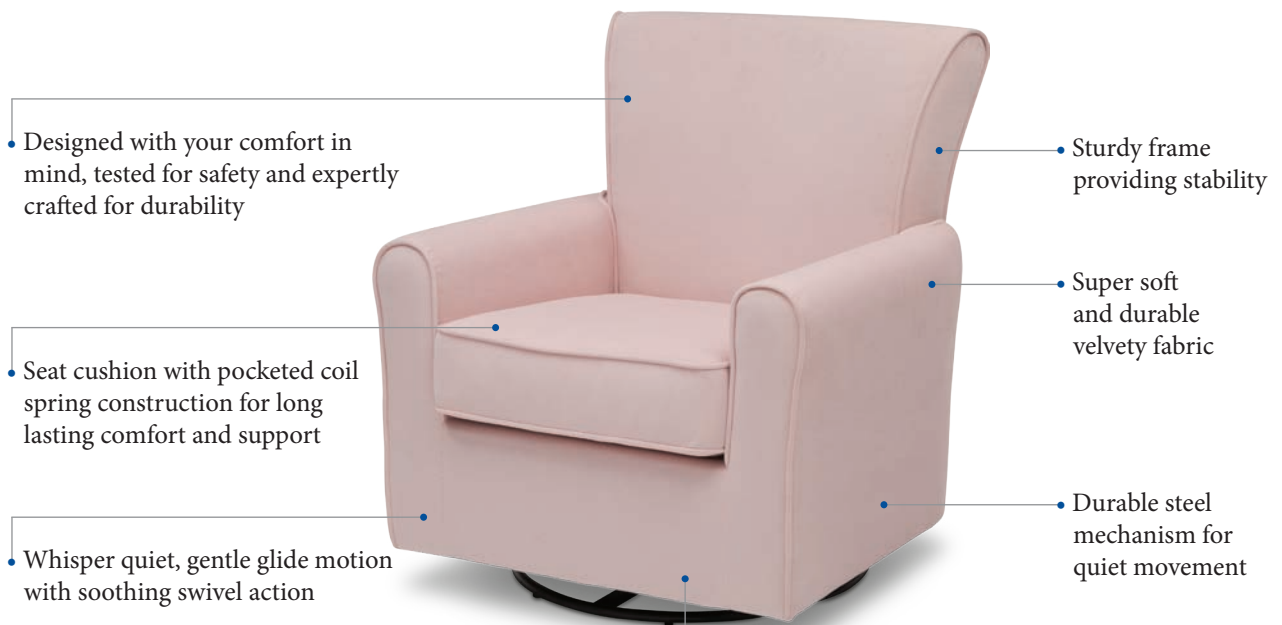

# The Elena

526610

Nursery Glider Swivel Rocker Chair

**Available Fabric Colors**

469-Blue Velvet 631-Blush Velvet 932-Toast Velvet 950-Grey Velvet

- Assembled Glider dimensions: 30.25"(W) x 35.75"(H) x 32.5"(D)
- Glider Carton dimensions: 30.9"(L) x 29.9"(H) x 26.4"(W) - 78 lbs. - 14.12 cube