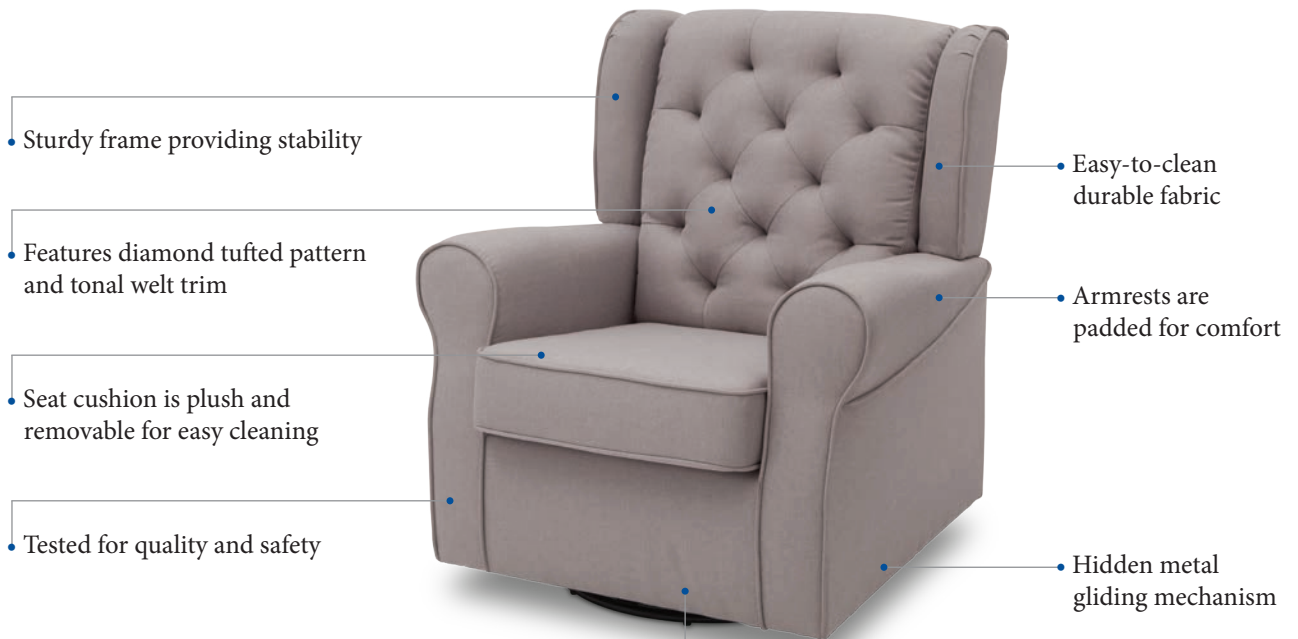

# The Emma Tufted

508310

Nursery Glider Swivel Rocker Chair

• Assembled dimensions:  
34.75"W x 39.50"H x 35.75"D

### Available Fabric Colors

636-Blush

1304-French Grey