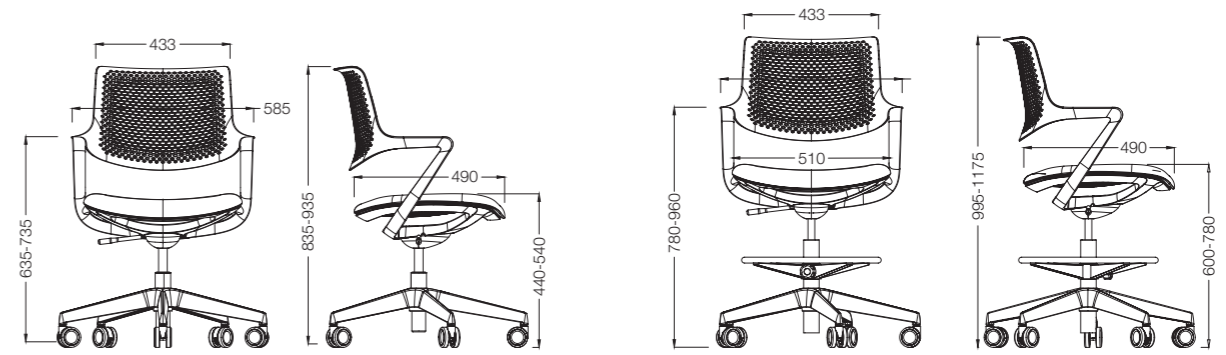

Concise design, pleasant atmosphere

Perfect products are precious because of creative ideas. Flexible and adjustable designs are in accordance with ergonomic theory, and fully save the limited office space, representing modern office and management concepts.

Line Graph

Swatches

Plastic Color Card