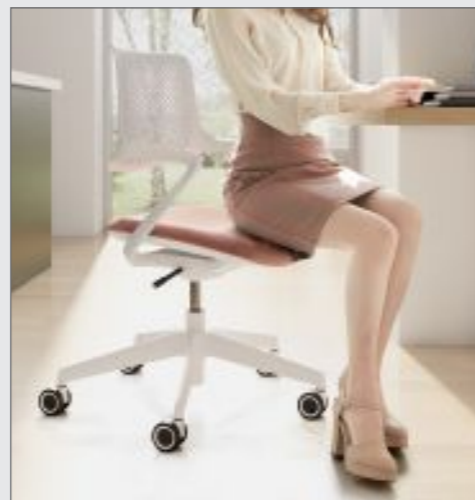

## Balance & Relax

Dream, the New Ergonomic Chair - Can support a variety of work states, focus on work or relax communication. Dream's excellent design allows the pelvis to tilt forward naturally and the spine to a naturally balanced position. Meanwhile, the upper body is optimally supported, allowing the body to achieve the best of natural balance and relaxation.

Studies have shown that traditional "right-angle" sitting can lead to poor back support, weaken major muscle groups, and ultimately lead to a variety of lifestyle ailments. The most effective pose for sedentary people is to create an open angle between the thighs and torso, with the hips as a fulcrum. This rotates the pelvis forward until the spine reaches its natural balance.

## Stylish prime elegant, concise ingenious

With flexible adjustment of angle, the design strives for maximum comfort; ergonomically curved shape make it ideal for user to get relaxed in a shortest period of time.