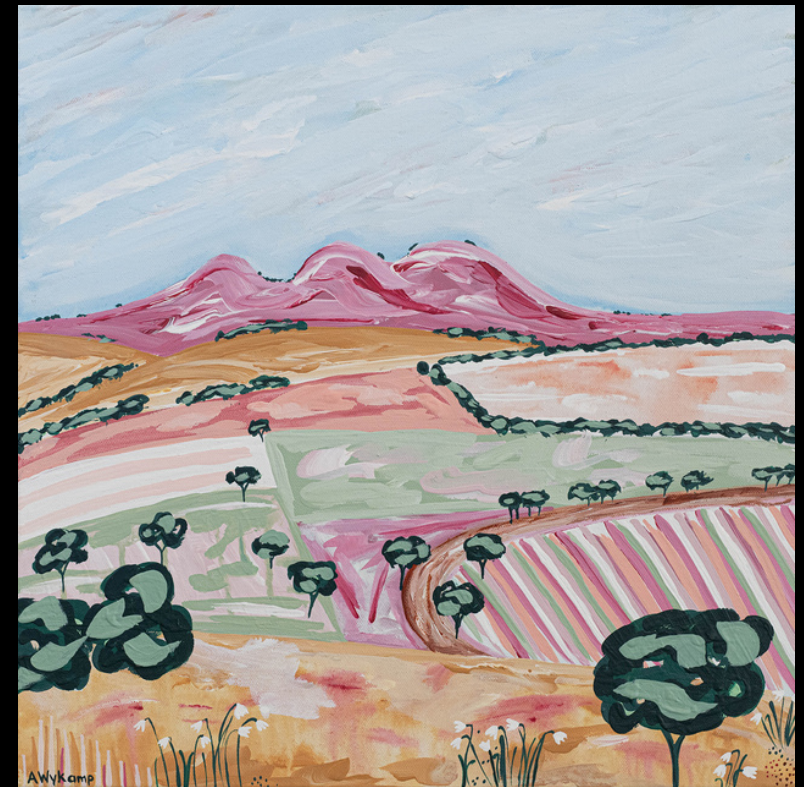

ttg.

Journey

48 x 48cm

Acrylic on Canvas

framed in Tasmanian Oak

$480