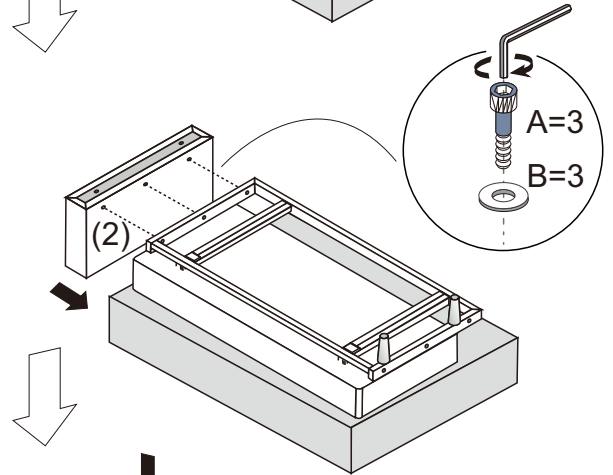

Assembly Instruction

Applicable product model :Marline

M8x75

A=9

Ø25

B=12

m8

C=3

D=6

E=2

Assembly Instruction

Sofa part

Štř-řŮ^&čř } ař

Ůř @Ů^&čř } ař

Step 1

Step 2