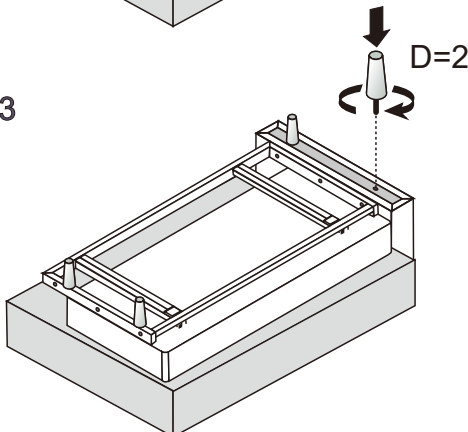

Assembly Instruction

Sofa part

Štř-řŮ^&čř } ař

Ůř @Ů^&čř } ař

Step 1

Step 2

Step 3