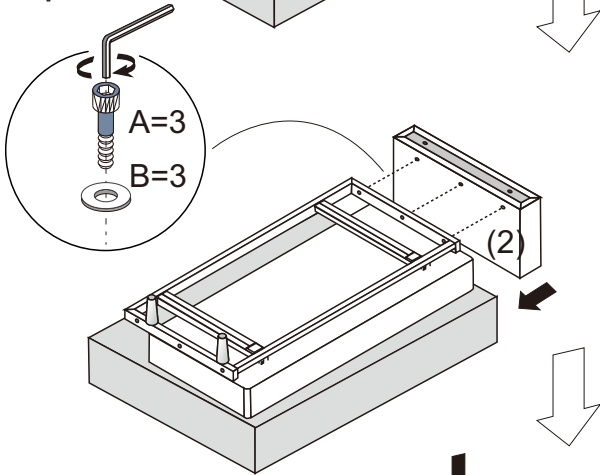

Assembly Instruction

Applicable product model :Marline

M8x75

A=9

Ø25

B=12

m8

C=3

D=6

E=2

Assembly Instruction

Sofa part

Štř-řŮ^&čř } ař

Ůř @Ů^&čř } ař

Step 1

Step 2