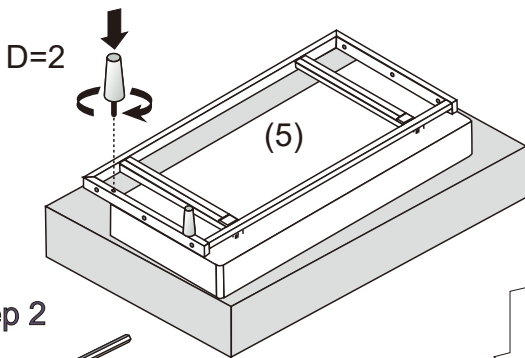

Assembly Instruction

Applicable product model :Marline

M8x75

A=9

Ø25

B=12

m8

C=3

D=6

E=2

Assembly Instruction

Sofa part

Štř-řŮ^&čř } ař

Ůř @Ů^&čř } ař

Step 1

Step 2