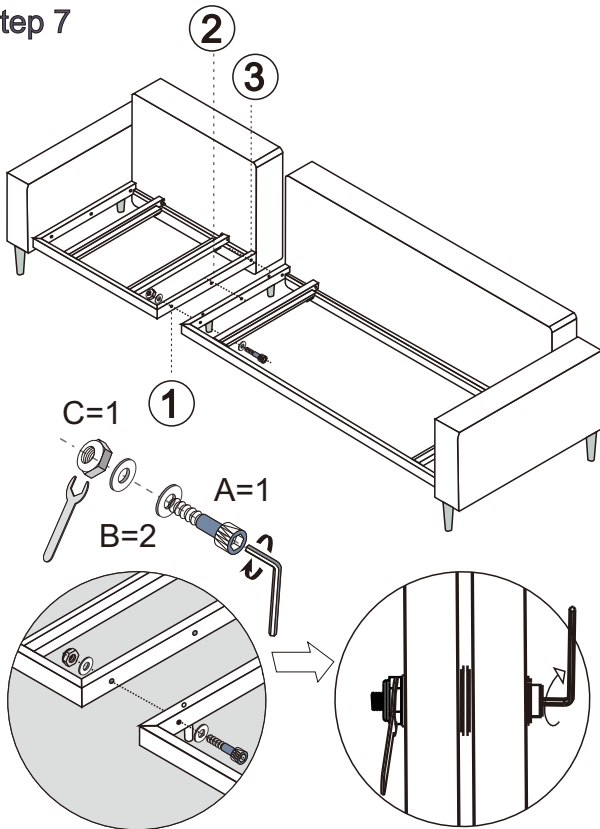

Assembly Instruction

Step 7

Step 8