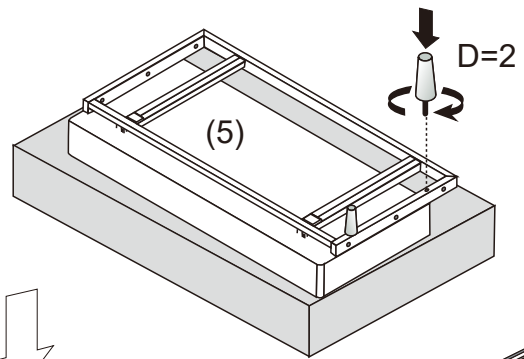

Assembly Instruction

Applicable product model :Marline

M8x75

A=9

Ø25

B=12

m8

C=3

D=6

E=2

Assembly Instruction

Sofa part

Štř-řŮ^&čř } ař

Ůř @Ů^&čř } ař

Step 1

Step 2