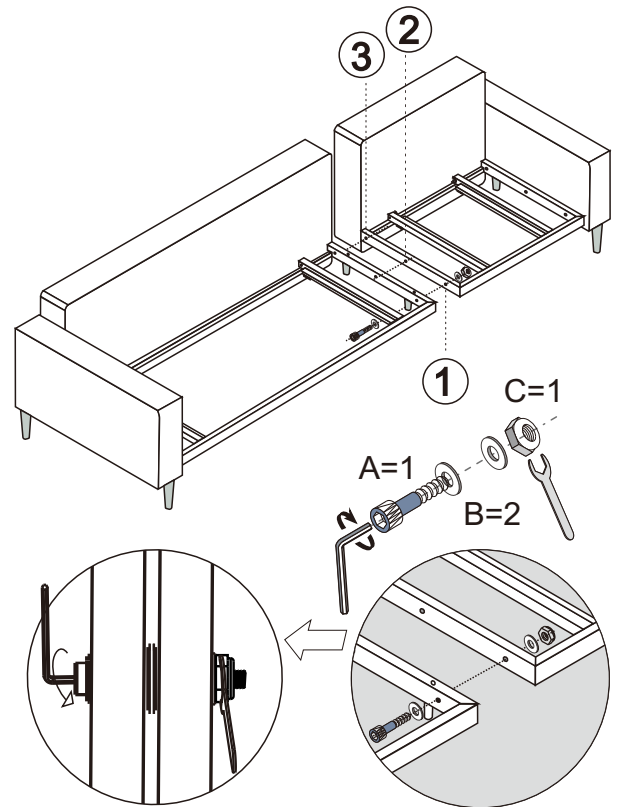

Assembly Instruction

Step 7

Step 8