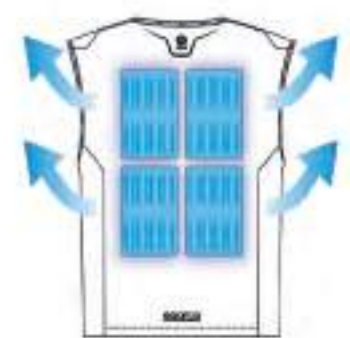

TEAMWEAR & LIFESTYLE	CLOTHING ACCESSORIES
e-SPORTS	SIM RACING CHAIRS
PERFORMANCE	SEATS HARNESSES STEERING WHEELS
KARTING	PROTECTIONS HELMETS
KARTING	SHOES GLOVES
KARTING	SUITS UNDERWEAR
RACING	MECHANICS TECHNICAL
RACING	HARNESSES STEERING WHEELS
RACING	SEATS
RACING	HELMETS
RACING	SHOES GLOVES
RACING	UNDERWEAR
RACING	SUITS