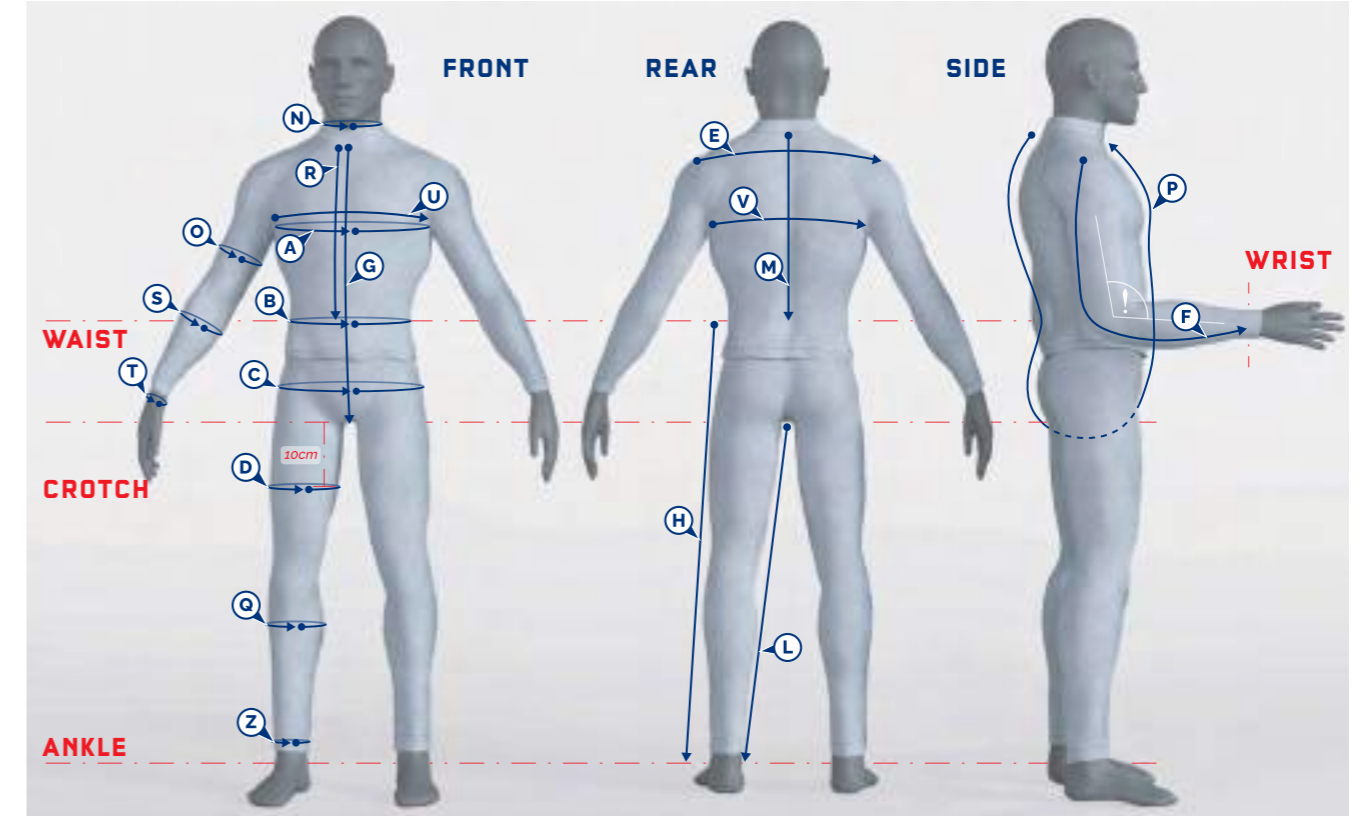

LADY BODY SIZE CHART (CM)											
WOMAN	BREAST TAKEN ON THE MOST PROMINENT			WAIST CIRCUMF.	PELVIS CIRCUMF.	THIGH CIRCUMF.	ARM OUTSIDE	INSIDE LEG LENGHT	WEIGHT	HEIGHT	
INTERN. SIZES	UK	US	TG	A	B	C	D	F	L	KG	CM
		2	38	78-81	60-63	84-87	51-52	55-58	71-73	45-49	160-162
XXS	6		40	82-85	64-67	88-91	52-53	56-59	72-74	50-54	162-164
XS	8	4	42	86-89	68-71	92-95	53-54	57-60	73-75	55-59	164-166
S			44	90-93	72-75	96-99	55-56	58-61	74-76	60-64	166-168
M	10	6	46	94-97	76-79	100-103	57-58	59-62	75-77	65-69	168-170
L			48	98-101	80-83	104-107	59-60	60-63	76-78	70-74	170-172
	12	8	50	102-105	84-87	108-111	61-62	61-64	77-79	75-79	172-174

WIDTH CM	17	18,3	19,7	21	22,3	23	23,7	24,3	25	25,7	26,3	27	27,7	28,3	29	29,6	30,3	31	31,6
EUROPE	26	28	30	32	34	35	36	37	38	39	40	41	42	43	44	45	46	47	48
UK	11	12	13	1	2	2,5	3,5	4	5	5,5	6,5	7	8	9	9,5	10,5	11	12	13
USA	9,5	11	12,5	1	3	3,5	4,5	5	6	6,5	7,5	8	9	10	10,5	11,5	12	13	14

A										
SIZES	4	5	6	7	8	9	10	11	12	13
INCH.	6,3-6,7	6,7-7	7-7½	7½-8	8-8½	8½-8,9	8,9-9,2	9,2-9,6	9,6-9,8	9,8-10
CM	16-17	17-18	18-19	19-20,5	20,5-21,5	21,5-22,5	22,5-23,5	23,5-24,5	24,5-25	25-25,5
USA	YXS	XXXXXS	XXXS	XXS	XS	S	M	L	XL	XXL

A CHEST CIRCUMFERENCES

cm:

Run tape measure under armpit, put in the largest part of the chest in horizontal position, arms relaxed at your sides.

H EXTERNAL LEG

cm:

Run tape from waist to ankle bone.

R NECK TO WAIST (FRONT)

cm:

Run tape measure from notch of the neck in front to waist strap.

B WAIST CIRCUMFERENCE

cm:

Run tape measure around waist horizontally, arms at your sides.

L INTERNAL LEG

cm:

Run tape from crotch to internal ankle bone.

S FOREARM CIRCUMFERENCE

cm:

Run tape measure around waist horizontally, arms at your sides.

C HIPS CIRCUMFERENCE

cm:

Run tape measure around hips at the widest point, arms at your sides. (1820 cm under waist point)

M BASE OF NECK TO WAIST

cm:

Run the tape measure from lower vertebra of the neck to the waist.

T WRIST CIRCUMFERENCE

cm:

Run the tape measure around the wrist bone.

D THIGH CIRCUMFERENCE

cm:

Measure the largest part of the thigh. Tape should be around 10 cm from below the crotch.

N NECK CIRCUMFERENCE

cm:

Run your tape measure around the neck at the thickest point.

U CHEST WIDTH

cm:

Arms at your sides, run tape measure from armpit to armpit.

E SHOULDER WIDTH

cm:

Arms at your sides, run tape measure from bone to bone.

O BICEP CIRCUMFERENCE

cm:

Run the tape measure around the widest point of the biceps.

V BACK WIDTH

cm:

Arms at your sides, run tape measure from armpit to armpit.

F SLEEVE LENGTH

cm:

Start the measurement from shoulder bone, running around elbow (arm flexed) ending at wrist.

P TORSO LENGTH

cm:

Starting from the notch of the neck in front, run tape through crotch to base of neck in back.

Z ANKLE CIRCUMFERENCE

cm:

Run the tape measure around the ankle bone.

G FRONTAL CHEST LENGHT

cm:

Take the measure starting from the notch of the neck down to below the crotch.

Q CALF CIRCUMFERENCE

cm:

Run tape measure around the widest point of the calf.

We recommend sending photos of your full figure in the positions shown above to better understand the distribution of your measurements.