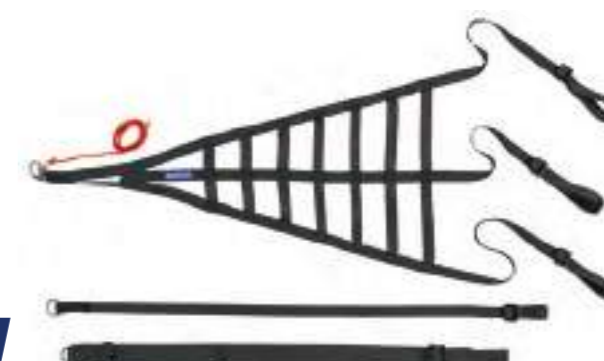

TYRE WARMERS

RACING NETS

For the application list please check price list.

- 2980SPNR
- 2980SPRS
- 2980SPAZ

FIA 8863-2013 APPROVED WINDOW NET SPECIFICALLY FOR TRACK USE

Seat side fixing with 1" belts and 2 bar adjusters for fixing to rollbar.
Dashboard side fixing with optional double use:
- Quick release fixing with 1" strap.
- Quick release fixing 2" strap and spring-operated adjuster for better net tension.

002193NR

€ 199,00

VAT not included

Seat side fixing with 1" belts and 2 bar adjusters for fixing to rollbar.
Dashboard side fixing with optional double use:
- Quick release fixing with 1" strap.
- Quick release fixing 2" strap and spring-operated adjuster for better net tension.
- Pelican hook system that allows the pre-tensioning of the net as prescribed by the FIA standard.