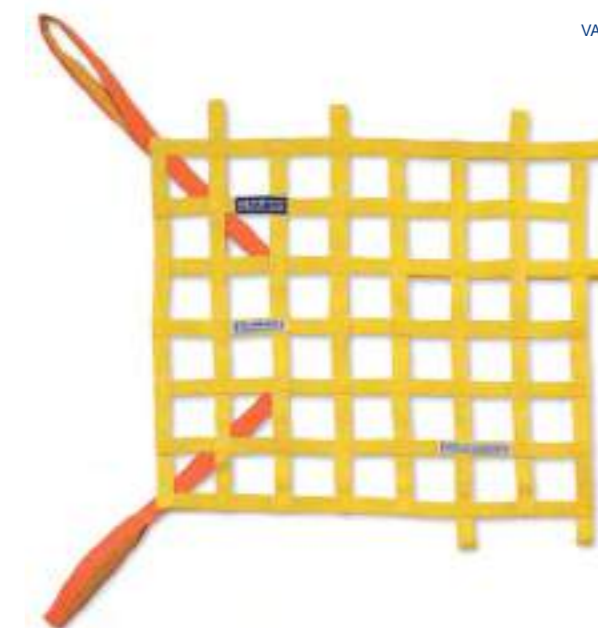

00594T

€ 85,00

VAT not included

4row reflection-proof black aluminium frame.

WINDOW NETS

In compliance with FIA annex J 253.
Dimensions: L. 50 cm, H. 52 cm.
Tape for quick fastening to roll bar.

€ 69,00

VAT not included