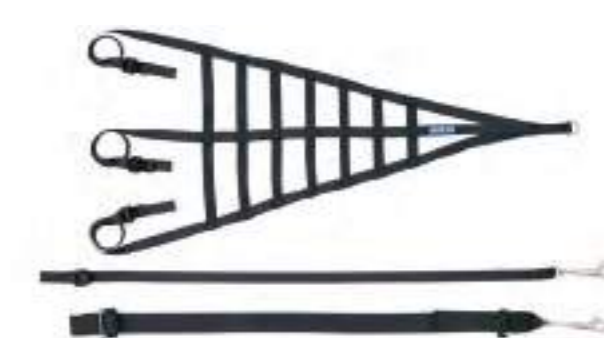

TYRE WARMERS

RACING NETS

For the application list please check price list.

- 2980SPNR
- 2980SPRS
- 2980SPAZ

FIA 8863-2013 APPROVED WINDOW NET SPECIFICALLY FOR TRACK USE

Seat side fixing with 1" belts and 2 bar adjusters for fixing to rollbar.
Dashboard side fixing with optional double use:
- Quick release fixing with 1" strap.
- Quick release fixing 2" strap and spring-operated adjuster for better net tension.

002193NR

€ 199,00

VAT not included

Seat side fixing with 1" belts and 2 bar adjusters for fixing to rollbar.
Dashboard side fixing with optional double use:
- Quick release fixing with 1" strap.
- Quick release fixing 2" strap and spring-operated adjuster for better net tension.
- Pelican hook system that allows the pre-tensioning of the net as prescribed by the FIA standard.

002194NR

€ 402,00

VAT not included

PIT SIGNAL BOARD

Pit signal kit.
00594

€ 239,00

VAT not included

Cover.

00594C

€ 110,00

VAT not included

Number sets.

00592/1

€ 62,00

VAT not included

Pit board.

00594T

€ 85,00

VAT not included

WINDOW NETS

In compliance with FIA annex J 253.
Dimensions: L. 50 cm, H. 52 cm.
Tape for quick fastening to roll bar.

€ 69,00

VAT not included

● 002192FA-R

● 002192FA-G

● 002192FA-BM