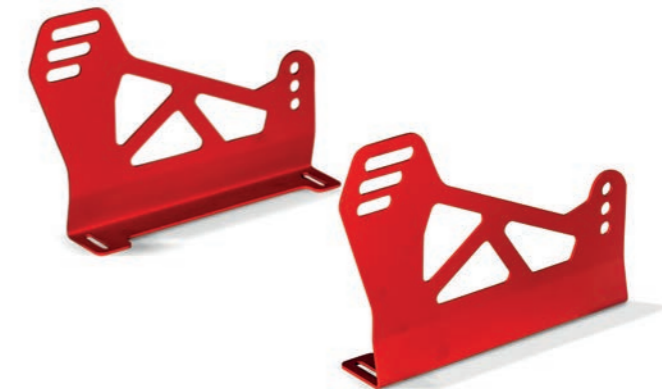

PRO ENDURANCE SEAT BRACKETS

€ 62,00
VAT not included

For EVOLVE KART frame and SIM-KART ENDURANCE seat.

G02401NRRS