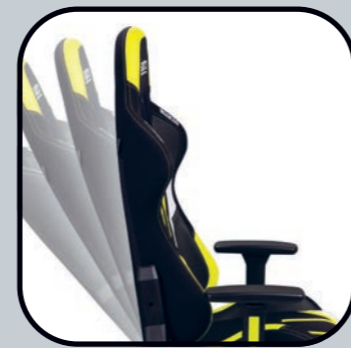

HIGHLIGHTS

- Special VEP and SKY multi-material zone upholstery.
- Cushions and accessories easily installed with strap on VEP.
- Reclining backrest.
- Anti-tip device with backrest lock at 150°.
- Base with SGS/BIFMAX5.1/EN1335 certified piston.
- High resistance polymer spoke with 5 solid wheels.

Seat adjustable in height and inclination.