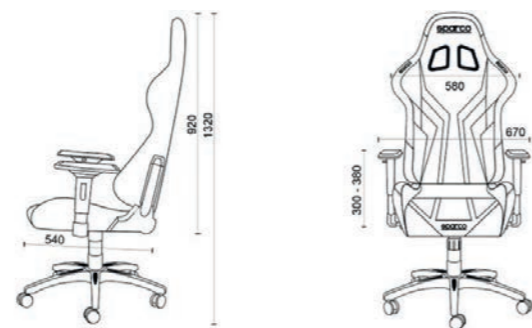

Seat adjustable in height and inclination.

2D armrests with multidirectional movement.

00989NRGI 00989NRVF 00989NRAZ

Warning: this seat must not be used in a car, it is not a car seat.

€ 199,00  
 VAT not included