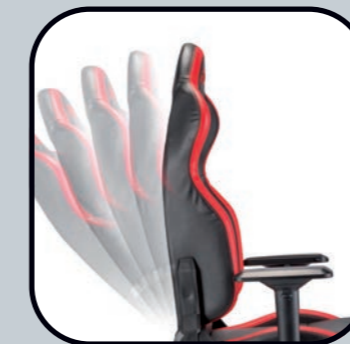

Seat adjustable in height and inclination.