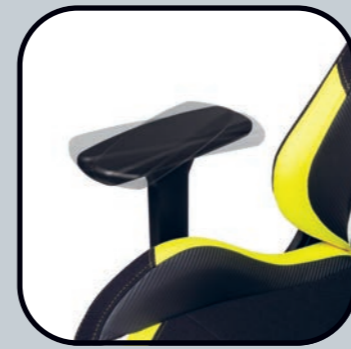

3D armrests with multidirectional movement.