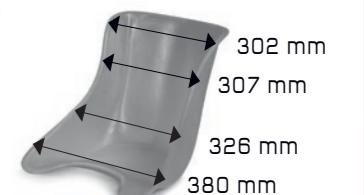

EVOLVE KART NEW

COCKPIT WITH DRIVING POSITION DERIVED FROM THE REAL KART CHAMPIONSHIP FRAMES.

HIGHLIGHTS

- Evolve Kart frame.
- Kart PRO brackets kit.
- Kart PRO adult seat.

EVOLVE KART PRO

€ 1.039,00
VAT not included

EVOLVE KART PRO-JUNIOR

€ 999,00
VAT not included

Complete kit with small seat, suitable up to 12 years.

EVOLVE KART PRO ACCESSORIES

EVOLVE KART FRAME

€ 839,00
VAT not included

Evolve kart frame. Specific for kart driving position, complete with fiberglass fairings with dedicated kart inspiration graphics. Pedal support adjustable longitudinally, vertically and in inclination. Axial and inclination adjustable support.

SIM KART PRO/JUNIOR BRACKETS

€ 90,00
VAT not included

For EVOLVE KART frame and KART PRO and PRO JUNIOR seat.

NEW KIT PAD PRO

€ 30,00
VAT not included

- Adaptable to any type of seat.
- New density, softer.
- Colour: black.

EVOLVE KART PRO SEAT

€ 110,00
VAT not included

EVOLVE KART PRO JUNIOR SEAT

€ 69,00
VAT not included

PRO JUNIOR Seat suitable up to 12 years.