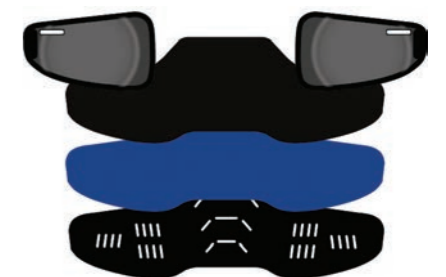

S.I. TECH

SPARCO IMPACT TECHNOLOGY

Sparco Impact Technology: the new technology made in SPARCO® developed by combining a 4 mm EPDM material with a 6 mm PU foam that provides an incredible performance in terms of anti-vibration and shock absorber.