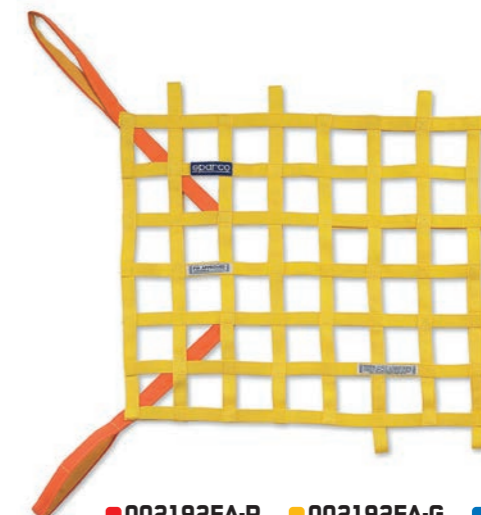

€ 79,00
 VAT not included

002198FA-NR

WINDOW NETS

In compliance with FIA annex J 253.
 Dimensions: L. 50 cm, H. 52 cm.
 Tape for quick fastening to roll bar.

€ 69,00
 VAT not included

● 002192FA-R ● 002192FA-G ● 002192FA-BM