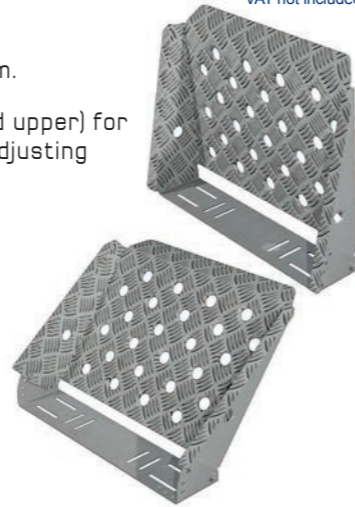

ACCESSORIES

NEW DRIVER FOOTREST PRO

03814AN1

€ 19,00

VAT not included

3mm thick non-slip checkerboard aluminium.

Double plate (lower and upper) for fixing to the floor and adjusting the inclination of the upper plate (4 inclinations available).

Perforations for lightening with anti-tear embossing.

Lower plate with slots to adapt to any type of floor drilling".

Dimensions:
270x43x136mm

NEW CODRIVER FOOTREST PRO

03814AN2

€ 65,00

VAT not included

3mm thick non-slip checkerboard aluminium.

Double plate (lower and upper) for fixing to the floor and adjusting the inclination.

Lower plate with slots.

Dimensions:
270x43x136mm

PEDAL SETS

03783L

€ 88,00

VAT not included

3-piece set in pre-bent and shaped mixed carbon. Brake and clutch with non-slip inserts.

KIT OF 8 STICKERS

€ 3,00

VAT not included

ASPA002

BONNET PINS

€ 23,00

VAT not included

€ 22,00

VAT not included

Pair of stainless steel bonnet pins with captive slide pin.

01606S

01606AA

01606AR

01608

ACCESSORIES

FUEL CAPS

270040A

€ 154,00

VAT not included

With key.

270050A

€ 97,00

VAT not included

Without key.

HAMMERS

01615

€ 18,00

VAT not included

01613

€ 13,00

VAT not included

Hammer with seatbelt cutter built-in.

AERO FUEL CAP

27009G

€ 41,00

VAT not included

BATTERY MASTER SWITCH

01337

€ 44,00

VAT not included

Battery master switch with rotating lever. Instant disconnection of all electric circuits. Provision for remote control. Complies with FIA spec. Suitable for 6, 12 and 24V systems, rated at 100A continuous.

01336

€ 20,00

VAT not included

Bipolar master battery cutout switch with rotating lever. Instant disconnection of master electric circuit. Provision for remote control. Suitable for 6, 12 and 24V systems, rated at 100A continuous.