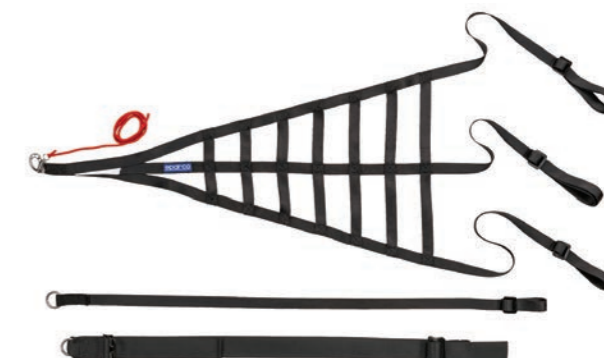

TYRE WARMERS

RACING NETS

For the application list please check price list.

- 2980SPNR
- 2980SPRS
- 2980SPAZ

FIA 8863-2013 APPROVED WINDOW NET SPECIFICALLY FOR TRACK USE

Seat side fixing with 1" belts and 2 bar adjusters for fixing to rollbar.
 Dashboard side fixing with optional double use:
 - Quick release fixing with 1" strap.
 - Quick release fixing 2" strap and spring-operated adjuster for better net tension.

002193NR
€ 199,00
 VAT not included

Seat side fixing with 1" belts and 2 bar adjusters for fixing to rollbar.
 Dashboard side fixing with optional double use:
 - Quick release fixing with 1" strap.
 - Quick release fixing 2" strap and spring-operated adjuster for better net tension.
 - Pelican hook system that allows the pre-tensioning of the net as prescribed by the FIA standard.