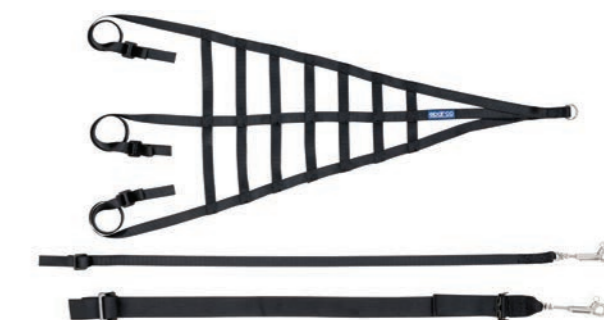

TYRE WARMERS

RACING NETS

For the application list please check price list.

- 2980SPNR
- 2980SPRS
- 2980SPAZ

FIA 8863-2013 APPROVED WINDOW NET SPECIFICALLY FOR TRACK USE

Seat side fixing with 1" belts and 2 bar adjusters for fixing to rollbar.
Dashboard side fixing with optional double use:
- Quick release fixing with 1" strap.
- Quick release fixing 2" strap and spring-operated adjuster for better net tension.

002193NR
€ 199,00
VAT not included

Seat side fixing with 1" belts and 2 bar adjusters for fixing to rollbar.
Dashboard side fixing with optional double use:
- Quick release fixing with 1" strap.
- Quick release fixing 2" strap and spring-operated adjuster for better net tension.
- Pelican hook system that allows the pre-tensioning of the net as prescribed by the FIA standard.

002194NR
€ 402,00
VAT not included

PIT SIGNAL BOARD

Pit signal kit.
00594

€ 239,00
VAT not included

Cover.
00594C

€ 110,00
VAT not included

Number sets.
00592/1

€ 62,00
VAT not included

Pit board.
00594T

€ 85,00
VAT not included

4row reflection-proof black aluminium frame.

NEW WINDOW NET SPECIFIC FOR T-SERIES

Compliant with FIA Art.253 annex J.
Dimensions: 100 x 50 cm.
Strap fastening on all sides.

€ 79,00
VAT not included

002198FA-NR

WINDOW NETS

In compliance with FIA annex J 253.
Dimensions: L. 50 cm, H. 52 cm.
Tape for quick fastening to roll bar.

€ 69,00
VAT not included

● 002192FA-R ● 002192FA-G ● 002192FA-BM