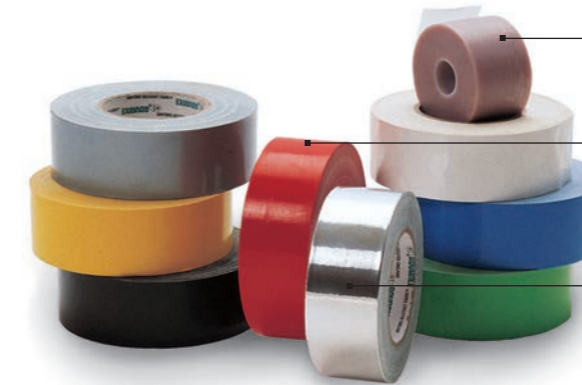

0169550

Transparent, scratchproof adhesive tape. Roll 50 mm wide x50 m.

€ 23,00

VAT not included

01691

All-purpose heavy duty racer tape. Roll 50 mm wide x50 metres. 7 different colours.

€ 23,00

VAT not included