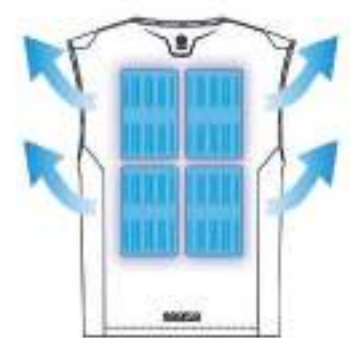

RACING	SUITS
RACING	SHOES GLOVES
RACING	HELMETS
RACING	SEATS
RACING	HARNESSES STEERING WHEELS
RACING	MECHANICS TECHNICAL
KARTING	SUITS UNDERWEAR
KARTING	SHOES / GLOVES PROTECTIONS
PERFORMANCE	SEATS HARNESSES STEERING WHEELS
e-SPORTS	SIM RACING CHAIRS
TEAMWEAR & LIFESTYLE	CLOTHING ACCESSORIES
TEAMWEAR & LIFESTYLE	CAPSULE COLLECTIONS
OUTLET