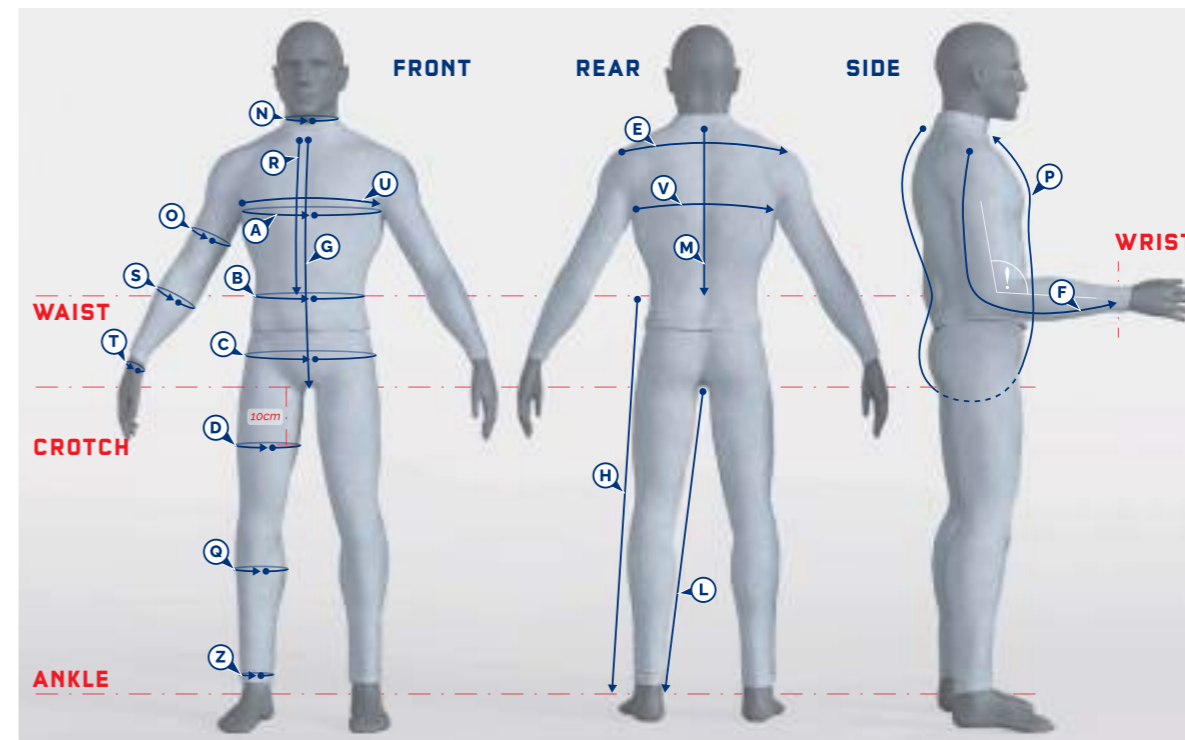

MAN BODY SIZE CHART														
MAN	CHEST CIRCUMF.	WAIST CIRCUMF.	PELVIS CIRCUMF.	THIGH CIRCUMF.	SHOULDER WIDTH	SLEEVE LENGHT	FRONT CHEST LENGHT	EXTERNAL LEG LENGHT	INSEAM LEG LENGHT	BACK LENGHT	NECK CIRCUMF.	HEIGHT	WEIGHT	
	CM	CM	CM	CM	CM	CM	CM	CM	CM	CM	CM	CM	KG	
SIZES	A	B	C	D	E	F	G	H	L	M	N			
XS	44	86-89	74-77	86-89	45-48	37-40	54-57	62-64	97-100	72-74	41-43	37-38	164-167	54
	46	90-93	78-81	90-93	47-50	39-42	56-59	64-66	98-101	73-75	42-43	38-39	167-170	60
S	48	94-97	82-85	94-97	49-52	41-44	58-61	66-68	99-102	74-76	42-44	39-40	170-173	66
	50	98-101	86-87	98-101	51-54	42-46	60-63	68-70	100-103	75-77	43-44	40-41	173-176	72
M	52	102-105	88-93	102-105	54-57	45-48	62-65	70-72	101-104	76-78	44-45	41-42	176-179	78
	54	106-109	94-97	106-109	56-59	47-50	64-67	72-74	102-105	77-79	45-46	42-43	179-182	84
L	56	110-113	98-101	110-113	59-62	49-52	66-69	74-76	103-106	78-80	46-48	43-44	182-185	90
	58	114-117	102-105	114-117	61-64	51-54	68-71	76-78	103-107	79-81	48-49	45-46	185-188	96
XL	60	118-121	106-109	118-121	64-67	53-56	70-73	78-80	105-108	80-82	49-51	46-47	188-191	102
	62	122-125	110-113	122-125	67-70	56-58	72-75	80-82	107-110	81-83	51-52	47-48	191-194	108
XXL	64	126-129	114-117	126-129	69-72	57-60	74-77	82-84	108-111	82-84	52-54	49-50	194-197	114
	66	130-133	118-121	130-133	72-75	59-62	76-79	84-86	109-112	83-85	53-55	51-52	197-200	120

NB: If Your measurements differ from standard size, please verify with a tailor measuring tape and complete the Driver's chart measurements; It's recommended also complete the optional measures. Please note that these physical measurements charts are indicative only for commercial purposes, then are only useful for Sparco products. Note only for the youths product sizes. Take into account any uses of chest protectors and its related footprint.