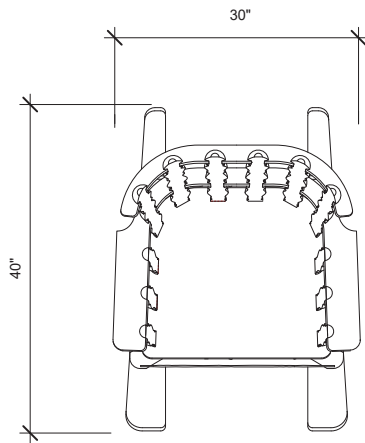

Materials Yellow birch

Dimensions 1000 L × 990 H × 760 W mm

236 Main Road, Joe Batt's Arm, NL
fogoislandworkshops.ca
hello@fogoworkshops.ca