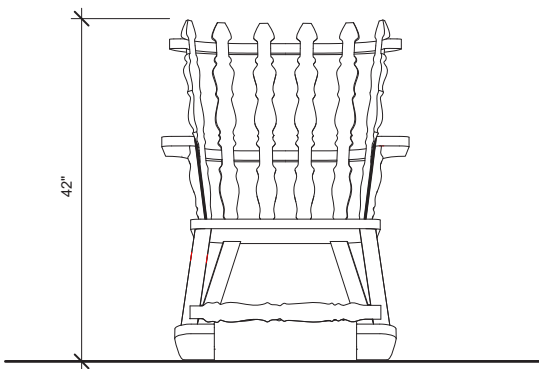

Fogo Island Workshops

Rocker

Rocking chairs are reserved for special moments. The Rocker's classic wooden spindles are split to create a surprising new profile and comfortable place to rest.

Designer Ineke Hans

Materials Yellow birch

Dimensions 1000 L × 990 H × 760 W mm

236 Main Road, Joe Batt's Arm, NL
fogoislandworkshops.ca
hello@fogoworkshops.ca