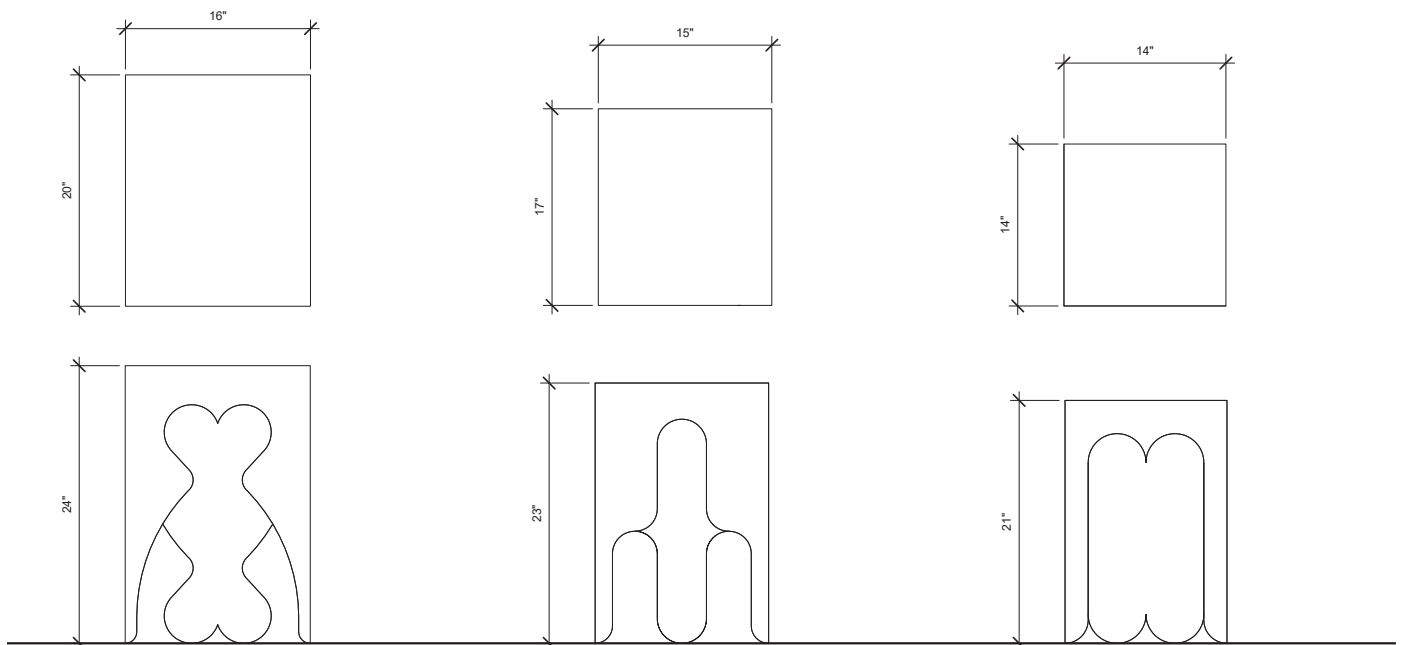

Fogo Island Workshops

Puppy Tables

Puppy Tables (Sweetheart, Tip Toe, Twinflower) are available in three sizes. They are made from single pieces of board, cut and reassembled using every part of the original piece to construct this functional companion.

Designer Nick Herder

Materials Yellow birch

236 Main Road, Joe Batt's Arm, NL
fogoislandworkshops.ca
hello@fogoworkshops.ca