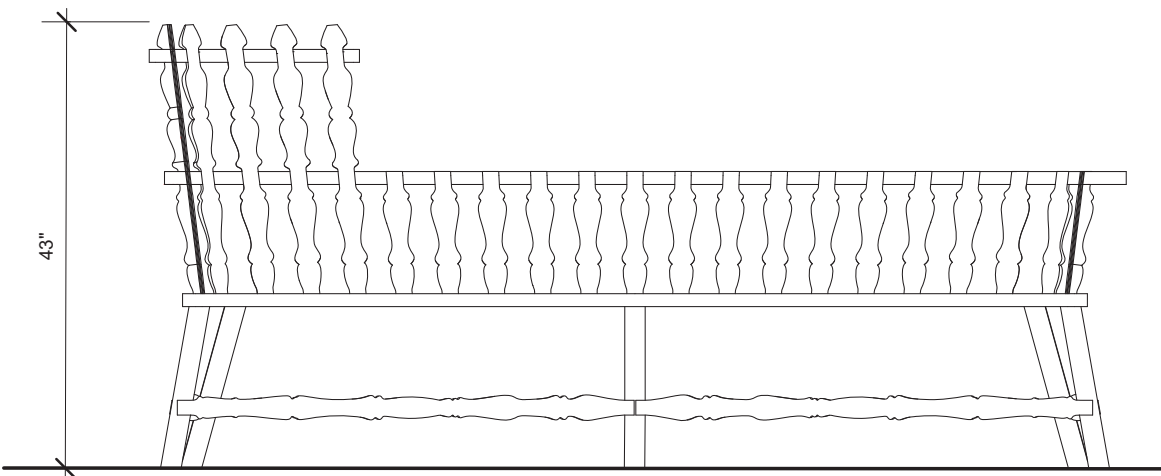

Fogo Island Workshops

Long Bench

The Long Bench is part of a family of furniture that makes a statement while creating space to live.

Designer Ineke Hans

Materials Yellow birch

Dimensions 2440 L × 1080 H × 550 W mm