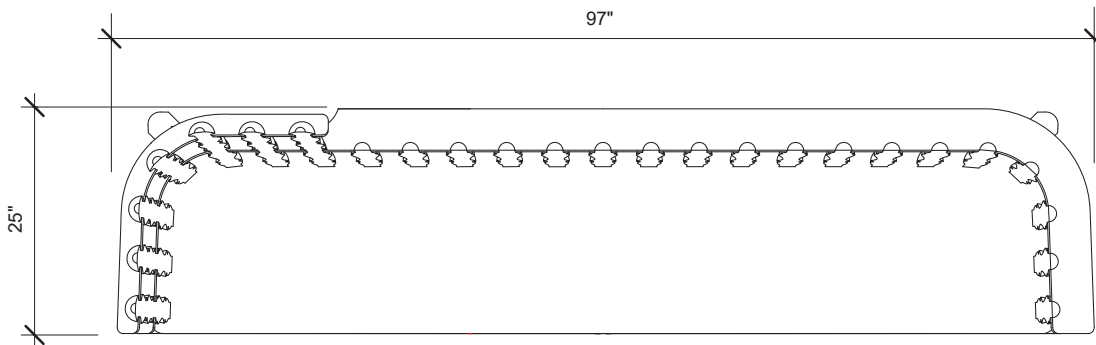

Fogo Island Workshops

Long Bench

The Long Bench is part of a family of furniture that makes a statement while creating space to live.

Designer Ineke Hans

Materials Yellow birch

Dimensions 2440 L × 1080 H × 550 W mm