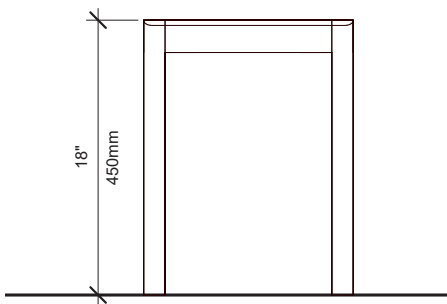

**Materials** Yellow birch

**Dimensions** 343 W × 343 L × 450 H mm

236 Main Road, Joe Batt's Arm, NL  
fogoislandworkshops.ca  
hello@fogoworkshops.ca