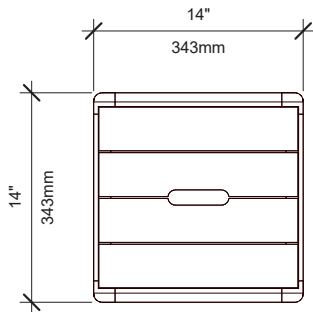

**Materials** Yellow birch

**Dimensions** 343 W × 343 L × 450 H mm

236 Main Road, Joe Batt's Arm, NL  
fogoislandworkshops.ca  
hello@fogoworkshops.ca