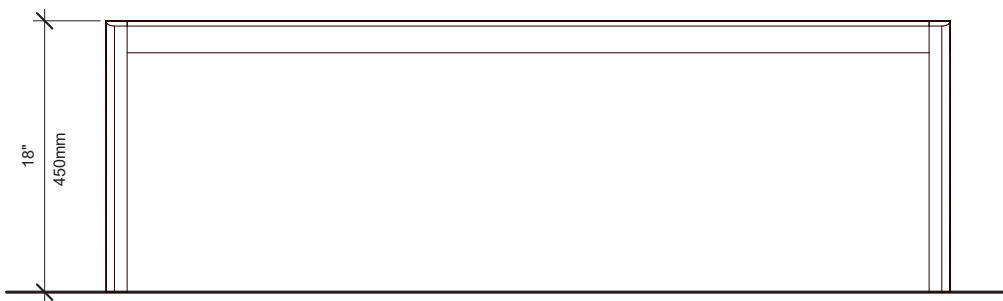

Materials Yellow birch

Dimensions 343 W × 1400 L × 450 H mm

236 Main Road, Joe Batt's Arm, NL
fogoislandworkshops.ca
hello@fogoworkshops.ca