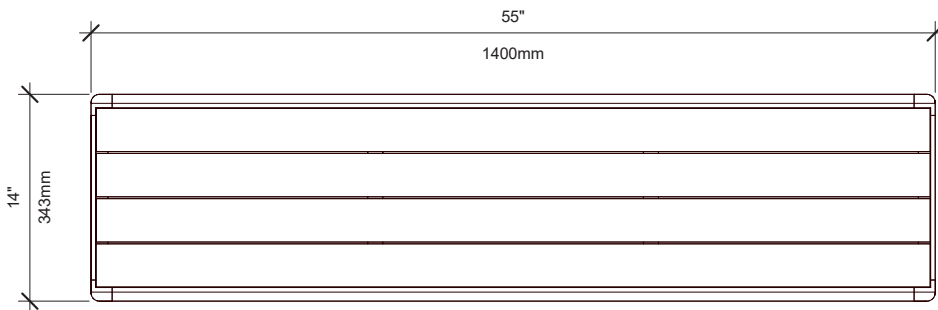

Materials Yellow birch

Dimensions 343 W × 1400 L × 450 H mm

236 Main Road, Joe Batt's Arm, NL
fogoislandworkshops.ca
hello@fogoworkshops.ca