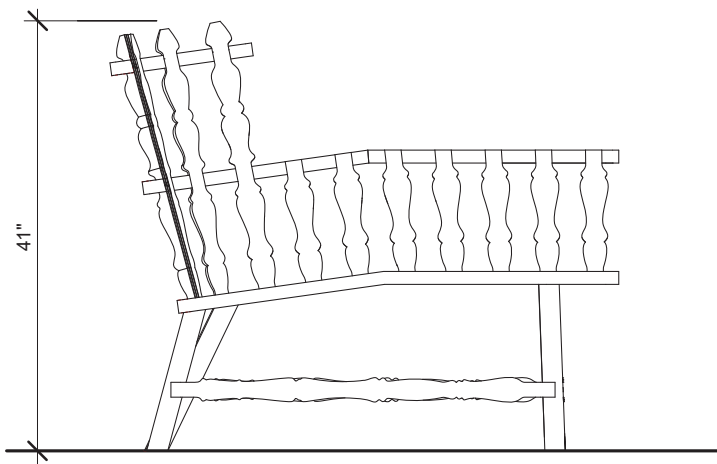

## Get Your Feet Up

Lean back, and get your feet up. This bench is part of a family of furniture that makes a statement while creating space to live.

**Designer** Ineke Hans

**Materials** Yellow birch

**Dimensions** 1260 L × 1010 H × 640 W mm