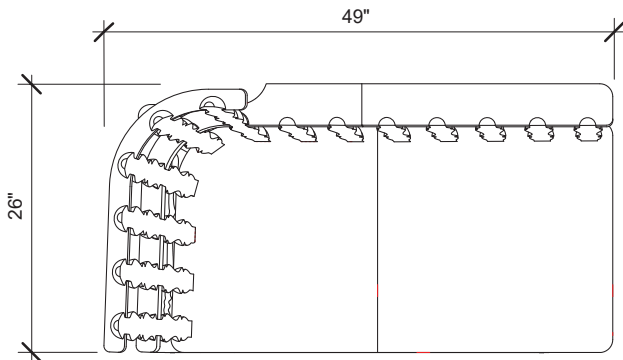

## Get Your Feet Up

Lean back, and get your feet up. This bench is part of a family of furniture that makes a statement while creating space to live.

**Designer** Ineke Hans

**Materials** Yellow birch

**Dimensions** 1260 L × 1010 H × 640 W mm