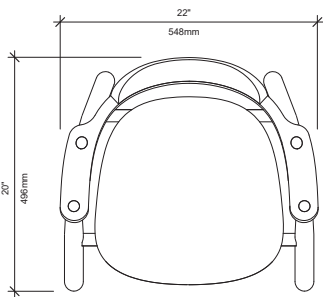

**Materials** Yellow birch

**Dimensions** 510 L × 740 H × 550 W mm

**Dimensions** 510 L × 740 H × 550 W mm

**Dimensions** 510 L × 740 H × 750 W mm

236 Main Road, Joe Batt's Arm, NL  
fogoislandworkshops.ca  
hello@fogoworkshops.ca