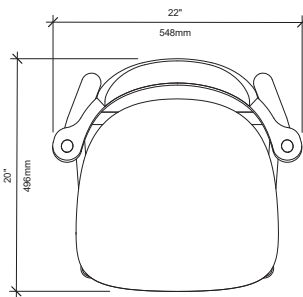

**Materials** Yellow birch

**Dimensions** 510 L × 740 H × 550 W mm

**Dimensions** 510 L × 740 H × 550 W mm

**Dimensions** 510 L × 740 H × 750 W mm

236 Main Road, Joe Batt's Arm, NL  
fogoislandworkshops.ca  
hello@fogoworkshops.ca