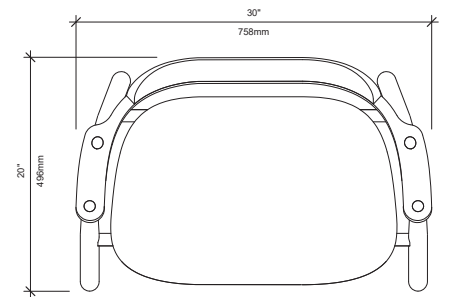

**Materials** Yellow birch

**Dimensions** 510 L × 740 H × 550 W mm

**Dimensions** 510 L × 740 H × 550 W mm

**Dimensions** 510 L × 740 H × 750 W mm

236 Main Road, Joe Batt's Arm, NL  
fogoislandworkshops.ca  
hello@fogoworkshops.ca