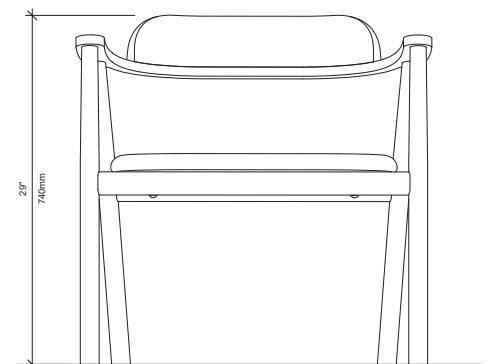

## Dining Chairs

The Dining Chair series (Dining Chair, Armless Dining, Chair and a Half) were designed to be elegant, but cozy, ideal for the dining room within Fogo Island Inn.

**Designer** Glass Hill

**Materials** Yellow birch

**Dimensions** 510 L × 740 H × 550 W mm

**Dimensions** 510 L × 740 H × 550 W mm

**Dimensions** 510 L × 740 H × 750 W mm

236 Main Road, Joe Batt's Arm, NL  
fogoislandworkshops.ca  
hello@fogoworkshops.ca