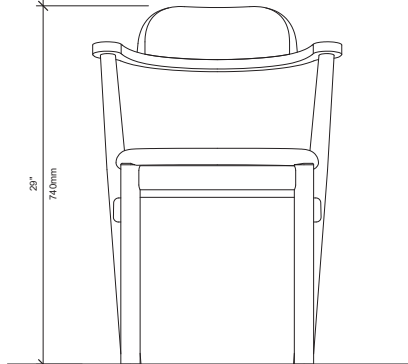

**Materials** Yellow birch

**Dimensions** 510 L × 740 H × 550 W mm

**Dimensions** 510 L × 740 H × 550 W mm

**Dimensions** 510 L × 740 H × 750 W mm

236 Main Road, Joe Batt's Arm, NL  
fogoislandworkshops.ca  
hello@fogoworkshops.ca