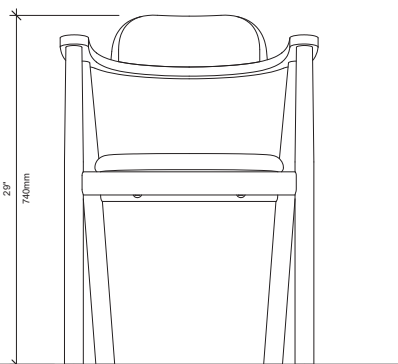

## Dining Chairs

The Dining Chair series (Dining Chair, Armless Dining, Chair and a Half) were designed to be elegant, but cozy, ideal for the dining room within Fogo Island Inn.

**Designer** Glass Hill

**Materials** Yellow birch

**Dimensions** 510 L × 740 H × 550 W mm

**Dimensions** 510 L × 740 H × 550 W mm

**Dimensions** 510 L × 740 H × 750 W mm

236 Main Road, Joe Batt's Arm, NL  
fogoislandworkshops.ca  
hello@fogoworkshops.ca