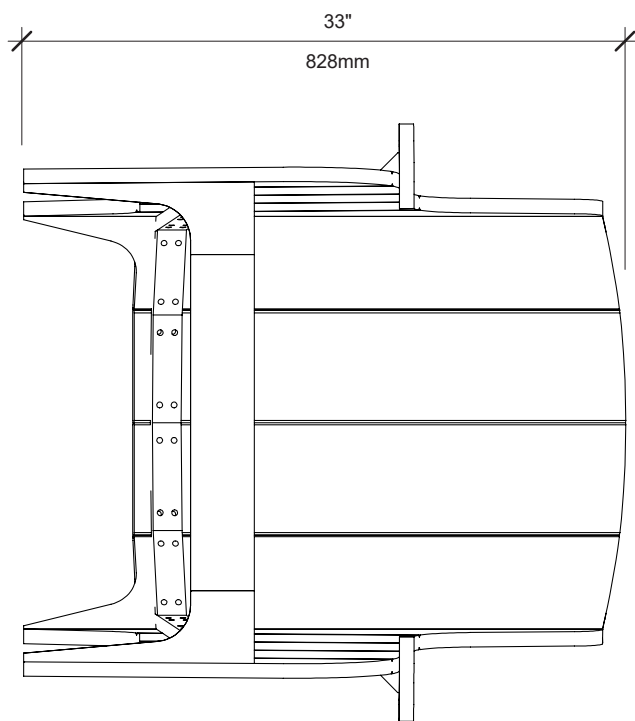

Fogo Island Workshops

Bertha Chair

The Bertha chair is traditional practicality and comfort, with a modern twist. The precise solid plank construction is as steadfast as the boat-building and “flour-barrel chair” traditions that inspired it.

Designer Donna Wilson

Materials Yellow birch

Dimensions 760 L × 830 H × 800 W mm

236 Main Road, Joe Batt's Arm, NL
fogoislandworkshops.ca
hello@fogoworkshops.ca