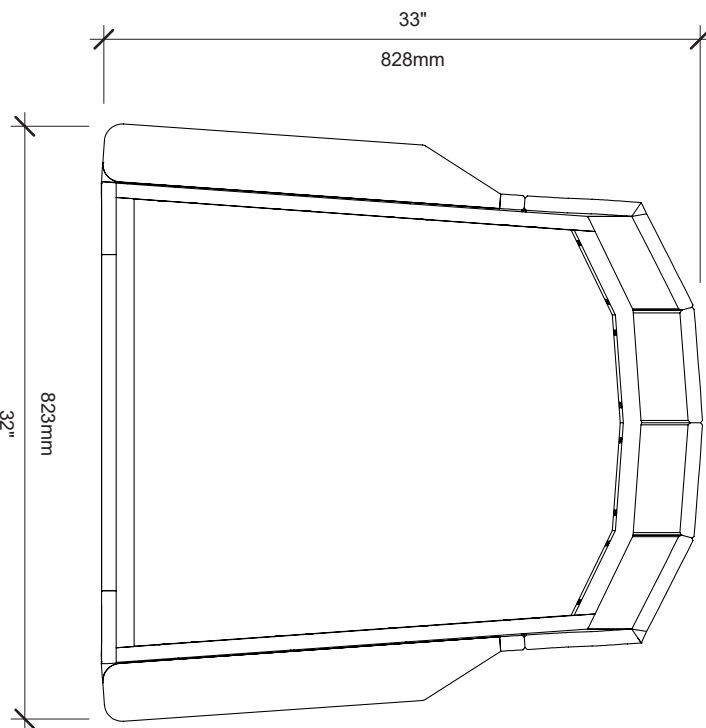

Fogo Island Workshops

Bertha Chair

The Bertha chair is traditional practicality and comfort, with a modern twist. The precise solid plank construction is as steadfast as the boat-building and “flour-barrel chair” traditions that inspired it.

Designer Donna Wilson

Materials Yellow birch

Dimensions 760 L × 830 H × 800 W mm

236 Main Road, Joe Batt's Arm, NL
fogoislandworkshops.ca
hello@fogoworkshops.ca