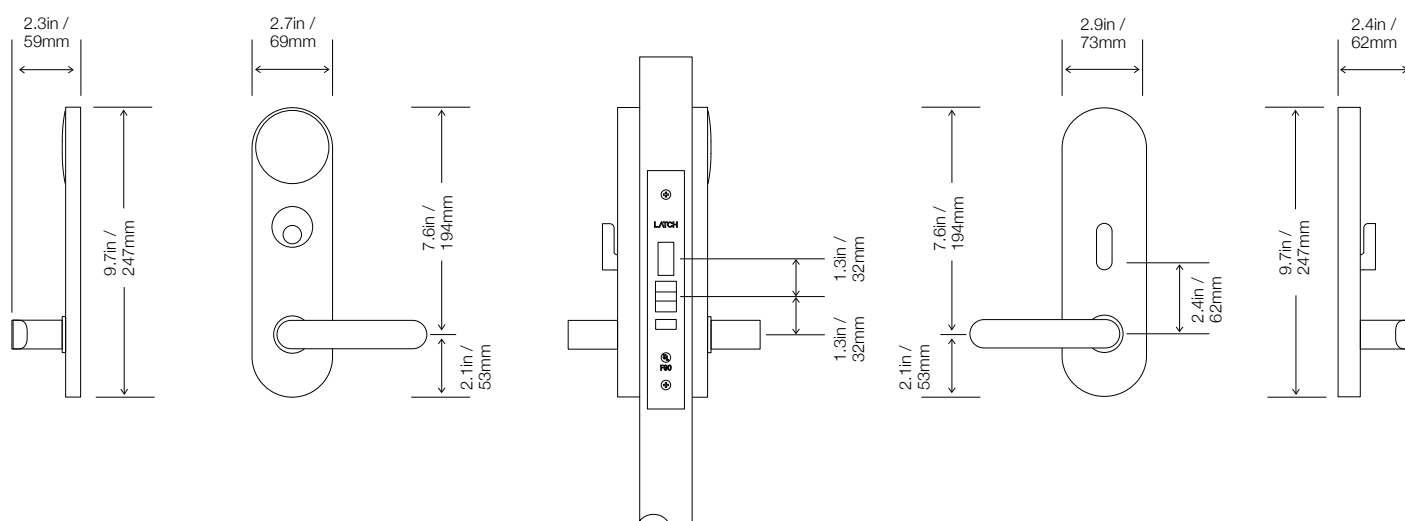

## Specification

### Dimensions

## Mechanical Specifications

<b>Lock Format</b>	Mortise
<b>Handing</b>	Field reversible
<b>Door Thickness Compatibility</b>	1-3/4" / 44.5mm
<b>Backset Compatibility</b>	2-3/4" / 69.9mm
<b>Door Preparation</b>	<a href="http://www.support.latch.com">www.support.latch.com</a>
<b>Deadbolt Throw</b>	1" / 25.4mm
<b>Faceplate Options</b>	8" x 1/4", 0.06" Thick / 203.2 x 6.4 mm, 1.5mm Thick
<b>Strike Plate</b>	ANSI 4-7/8" x 1-1/4" / 123.8 x 31.75 mm Curved Lip Strike