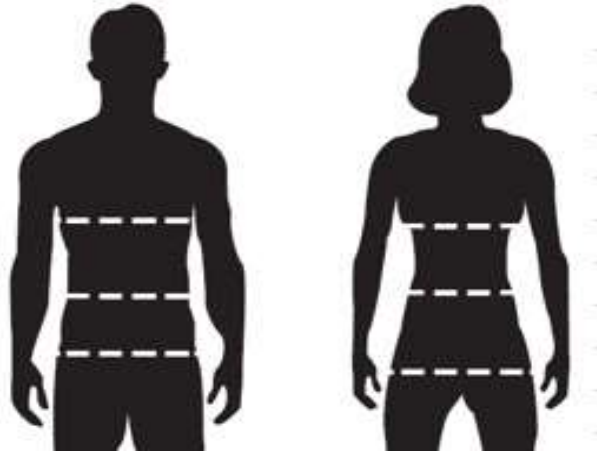

## MEASUREMENT GUIDE

**Body Measurements should be used as a guide to assist you to select the garment the garment size and it is always good to refer to other garments**

**BUST/ CHEST POINT**      Largest point above the under bust/chest circumference

**NATURAL WAIST:**              Waist circumference - Smallest point between hip and underbust

**HIPS:**                              Largest point below waist - Circumference

| <b>LADIES (CM)</b> |             |              |             |           |           |               |
|--------------------|-------------|--------------|-------------|-----------|-----------|---------------|
| <b>LABEL</b>       | <b>BUST</b> | <b>WAIST</b> | <b>HIPS</b> | <b>US</b> | <b>EU</b> | <b>AUS/UK</b> |
| XXS                | 80          | 60           | 88          | 2         | 34        | 6             |
| XS                 | 85          | 65           | 93          | 4         | 36        | 8             |
| S                  | 90          | 70           | 98          | 6         | 38        | 10            |
| M                  | 95          | 75           | 103         | 8         | 40        | 12            |
| L                  | 100         | 80           | 108         | 10        | 42        | 14            |
| XL                 | 105         | 85           | 113         | 12        | 44        | 16            |
| XXL                | 110         | 90           | 118         | 14        | 46        | 18            |