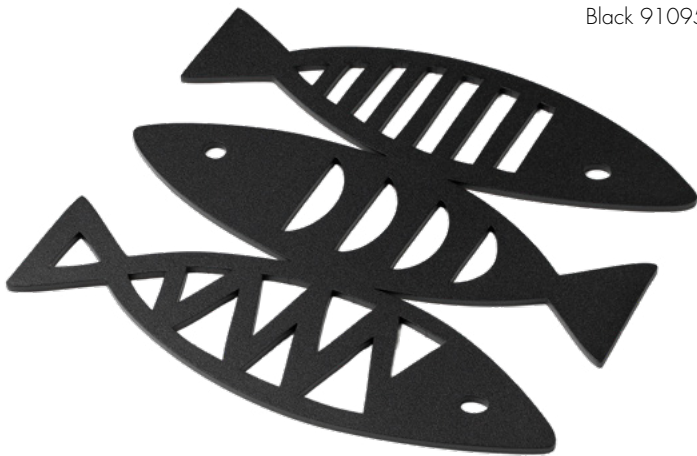

CLIMBING TREES

napkin holder, mild steel, (h13.5, w14.5 cm)

Black 910953 White 910954