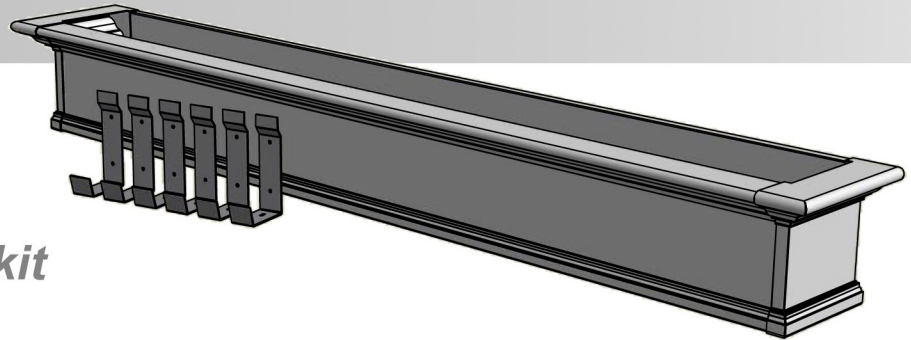

# Yorkshire 7ft

## Window Box

### Ready-to-assemble kit

Colour Options: White

Capacity: 22 gallons of soil, 1.6 gallons of water

Inside Dimensions: 77.4in L x 7.6in W x 8.375in D

Part Weight: 37lbs

Material: Vinyl

Note: 6x steel wall mount brackets included