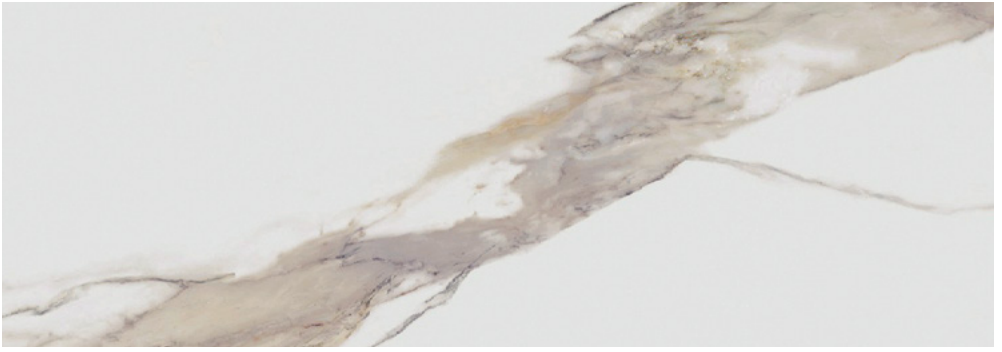

Angelico Palazzo †