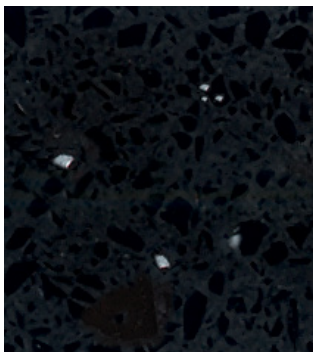

Dolce ♦

Ash Grey ♦

Driftwood Grey ♥ NEW

Concrete Matte ♣

Graphite Matte ♦

Carbon Matte ♦

Cloudy Bay ♦

Tornado ♥

Gris Fuma Quartz ♣

Storm ♦

Galaxy Black ♥

Midnight Black ♥

NOTE: Concrete inspired designs with a Matte and Rough Matte surface may require increased day to day care and maintenance

Natural Quartz Range

Michelangelo Quartz ⌘