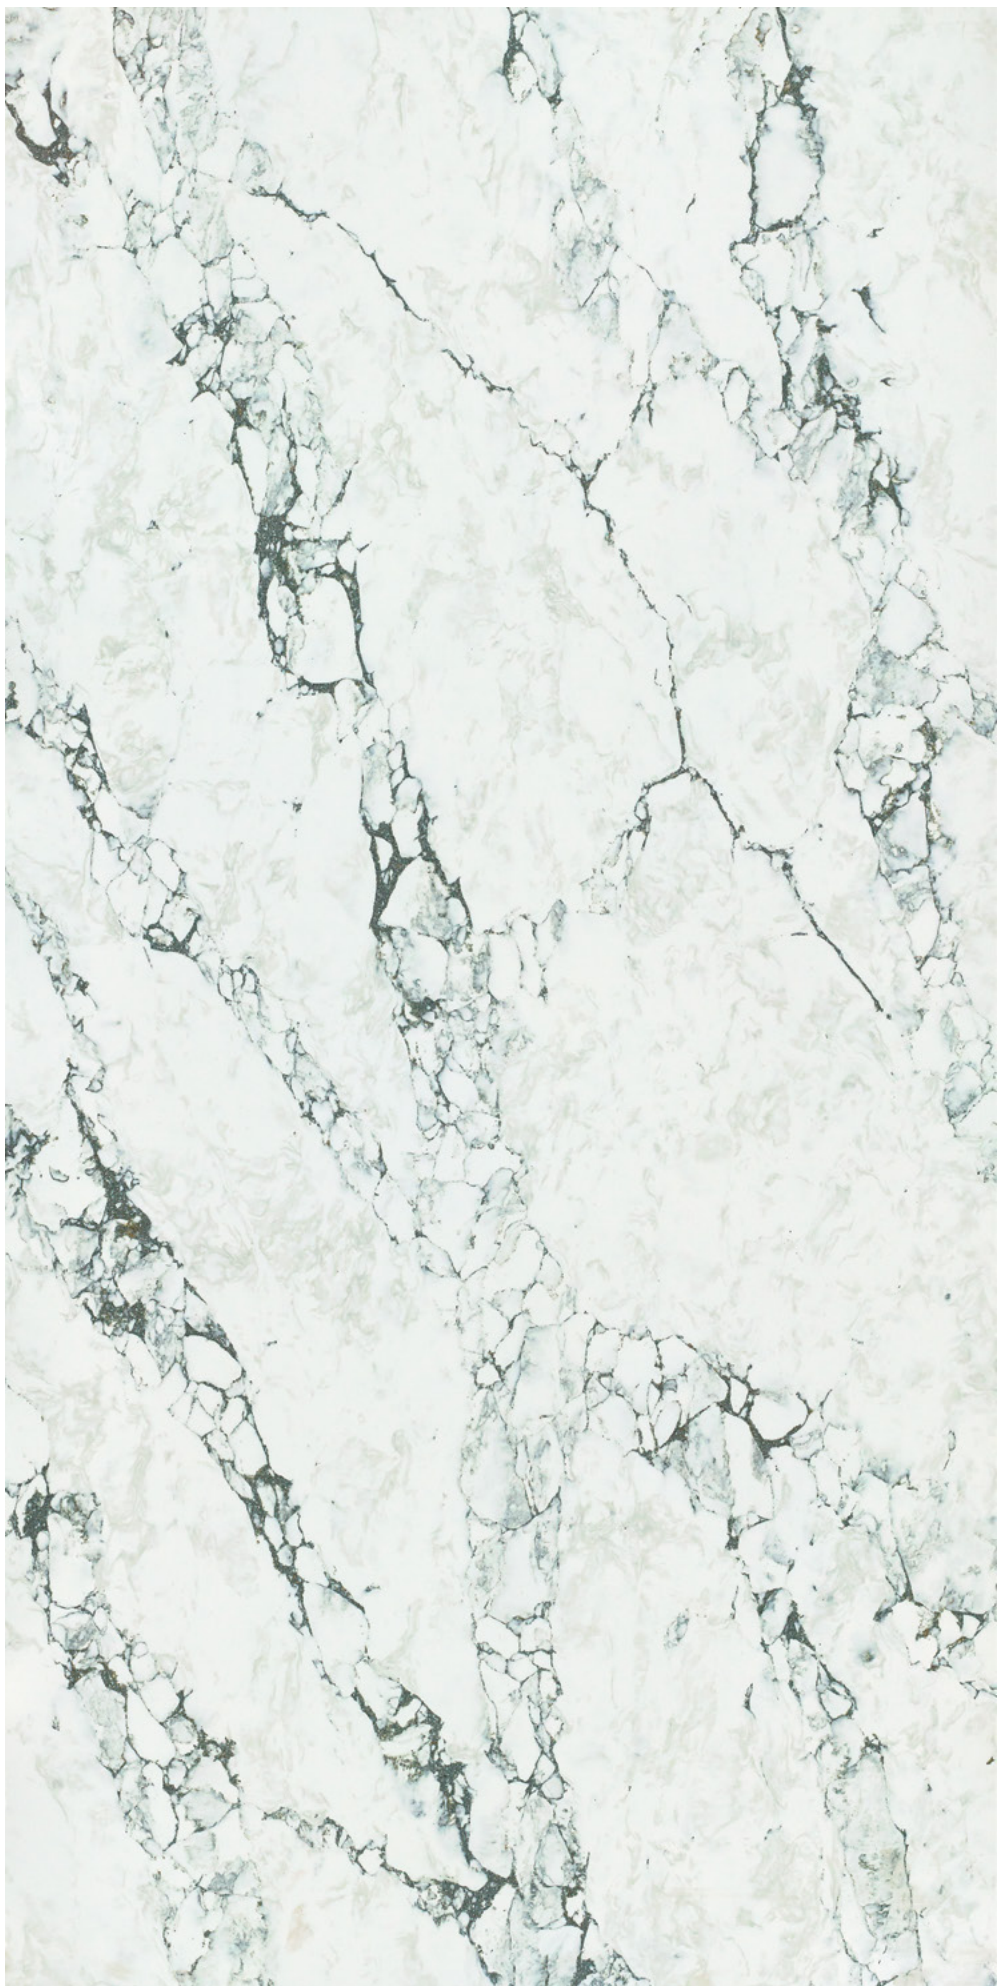

VERDE FANTASTICO Natural Quartz Range **NEW**

QUANTUMQUARTZ
DESIGNER STONE

Polished finish Full slab view 3210x1610x20mm