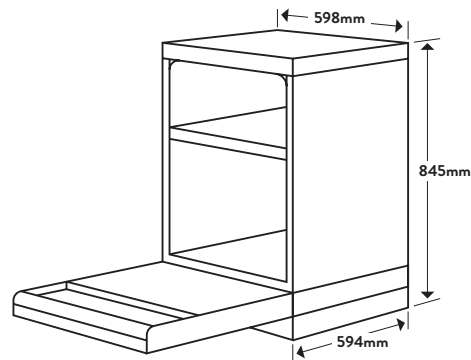

Dimensions/Weight

Overall Dimensions (mm): 845(h) x 598(w) x 594(d)
Weight: 47kg

Technical Details

Style

Dishwasher Type: Freestanding
Category Size: 60cm

Functionality

Place Settings: 12
Wash Programs: Intensive
Heavy
Normal
90 mins
Rapid
Prewash
Water Rating: 4.5 Stars
Energy Rating: 3 Stars
Wash Temperatures (°C): 4 - 40, 55, 60 and 65°C
Maximum Water Temperature (°C): 65°C
Floating Plug: Yes
Lockable Controls: Yes
Delayed Start: Yes up to 24 hours
Dual Zone: No
AquaStop Safety Hose: No
Flexible Top Basket: Yes
Cutlery Tray: No
Allowable Plate Size: Up to 30cm
Residual Heat Drying: Yes
Extra Dry: Yes

Installation

Maximum Current: 10amps
Connection: 240V, 50Hz
Water Connection: Cold Water Recommended
Length of hose: 1.5m
Water Pressure: 40 - 1000kpa
Noise: 47dBA
Warranty: 24 Months Parts and Labour

Customer Care