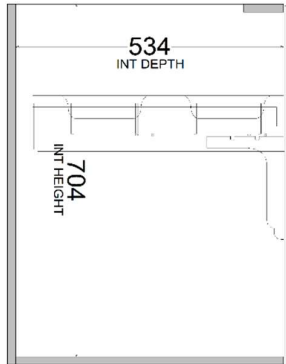

502.92.694 MATRIX PULLOUT WASTE BIN 52L

Area of application:

To suit Hafele Matrix Box S and Nova Pro Scala drawers with a depth of 500 mm

Features:

The Matrix SP45 pullout waste bin white 52L 450mm mounted to the internal sides of the cabinet and incorporates soft close synchronised drawer runners

Twin pals feature ergonomic handles for easy removal

Material:

Plastic and steel

Finish:

Cover plate, 2 x Pals and drawer

Sides:

White

Total capacity (litre):

52L

Load capacity (kg):

Hafele Matrix Box S: 35

Nova Pro Scala:

40

Carcase width (mm):

450 (internal dimension 418)

Min.

internal height (mm): 600