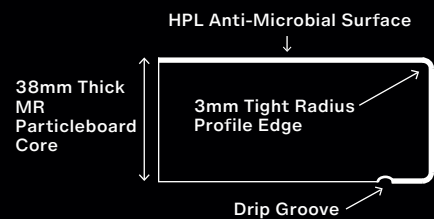

Duropal Quadra Laminate Benchtops

- Available in 3600 x 600 x 38mm & 3600 x 900 x 38mm (Double Roll)
- 3mm tight radius profile edge
- 0.6mm High Pressure Laminate (HPL) surface, hard-wearing & durable
- Anti-microbial, easy to clean surface
- 38mm thick moisture resistant (MR) particleboard core, MR layer underside
- Authentic feel & look surface textures
- Ready made and in-stock
- Benchtops to EN 13894-1 standards, HPL meets EN 438-3 standards
- Suitable for kitchen, laundry, office, joinery fitouts, restaurant and other DIY
- 3m edge strip included
- Made in Germany

DUROPAL RANGE

Surface Texture Finishes

MP = Miniperl: classic pearl finish | SD = Sandpearl: a sandy pearl finish | FG = Fine Grain: grainy texture for a stone feel
 MS = Enhanced Semi Matt: a smooth matt surface with improved abrasion resistance | XM = Xtreme Matt: fingerprint resistant
 HS = Enhanced High Gloss: a high gloss surface with improved abrasion resistance | CT = Crisp Granite: stone look and feel
 NY = Natural Wood: the look and feel of freshly sanded wood | RT = Rustic Wood: an authentic wooden look and feel