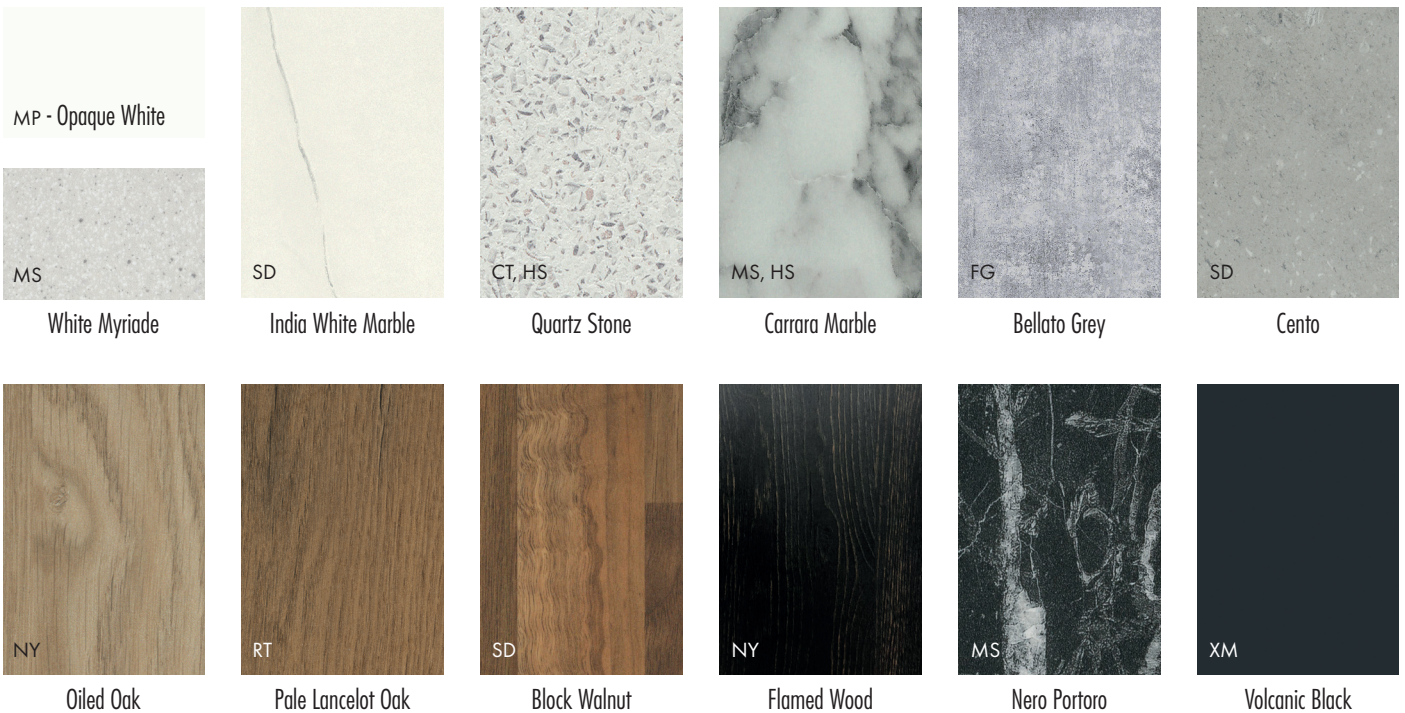

Duropal Quadra Laminate Benchtops

- Available in 3600 x 600 x 38mm & 3600 x 900 x 38mm (Double Roll)
- 3mm tight radius profile edge
- 0.6mm High Pressure Laminate (HPL) surface, hard-wearing & durable
- Anti-microbial, easy to clean surface
- 38mm thick moisture resistant (MR) particleboard core, MR layer underside
- Authentic feel & look surface textures
- Ready made and in-stock
- Benchtops to EN 13894-1 standards, HPL meets EN 438-3 standards
- Suitable for kitchen, laundry, office, joinery fitouts, restaurant and other DIY
- 3m edge strip included
- Made in Germany

DUROPAL RANGE

Surface Texture Finishes

MP = Miniperl: classic pearl finish | SD = Sandpearl: a sandy pearl finish | FG = Fine Grain: grainy texture for a stone feel
 MS = Enhanced Semi Matt: a smooth matt surface with improved abrasion resistance | XM = Xtreme Matt: fingerprint resistant
 HS = Enhanced High Gloss: a high gloss surface with improved abrasion resistance | CT = Crisp Granite: stone look and feel
 NY = Natural Wood: the look and feel of freshly sanded wood | RT = Rustic Wood: an authentic wooden look and feel

DUROPAL

Oiled Oak | R20348 NY

Pale Lancelot Oak | R20027 RT

Block Walnut | R30023 SD

Flamed Wood | R20351 NY

India White Marble | S63045 SD

Carrara Marble | S63009 MS & HS

Bellato Grey | F76044 FG

Nero Portoro | S63028 MS

Opaque White
W10400 MP

White Myriade
S66004 MS

Quartz Stone
F73009 CT & HS

Cento
S68036 SD

Volcanic Black
U12000 XM

Trademaster

www.trademaster.com.au