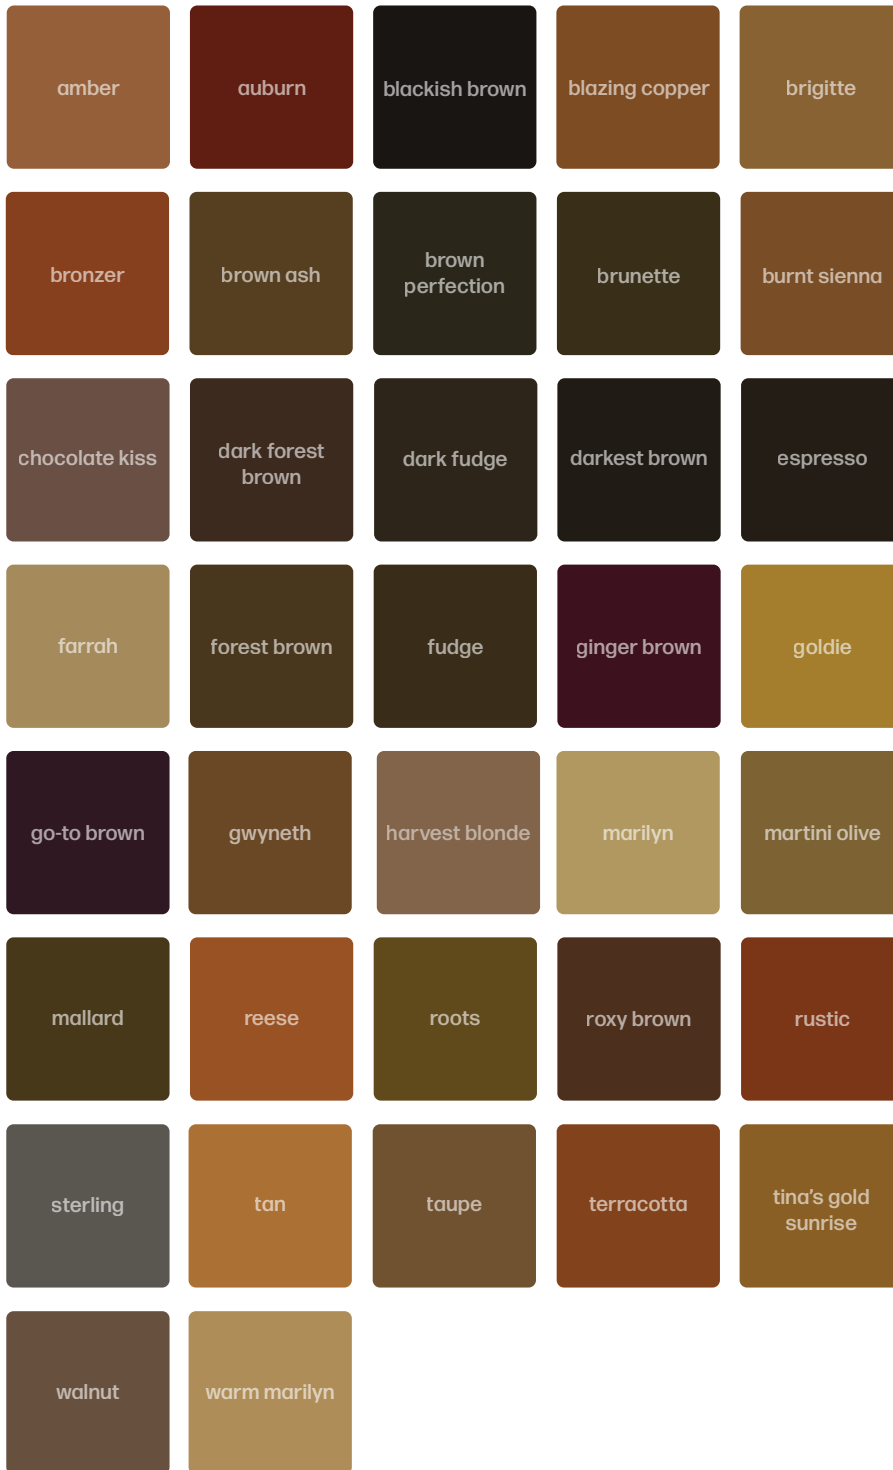

# PERMA BLEND.®

COLOR CHART | 2022

# LIPS

---

# EYELINER

---

## Brow Daddy BROWS

---