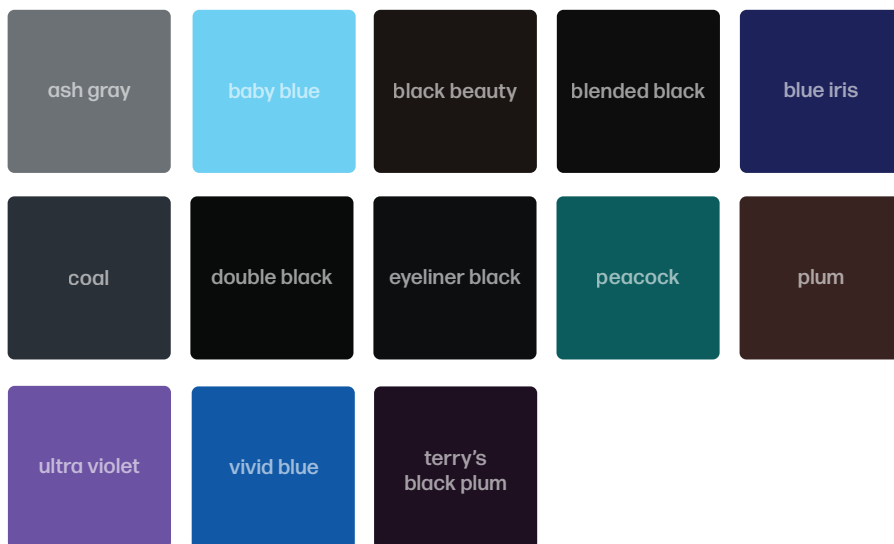

# PERMA BLEND.®

COLOR CHART | 2022

# LIPS

---

# BROWS

---