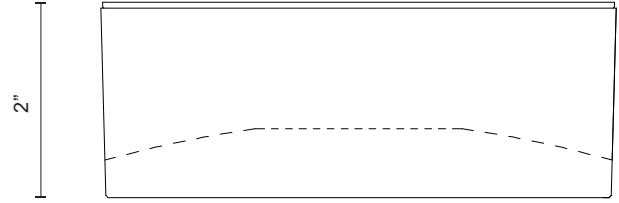

TRENTON EC18705

CEILING

PROJECT

DESCRIPTION

Cast cylindrical aluminum housing and ceiling mount. Finely textured achromatic powder-coat finish. Down light. Custom options available.

SPECIFICATION DETAILS

Fixture Dimensions	D5" x H2"
Light Source	AC LED Module
Wattage	15W
Total Lumens	1100lm
Delivered Lumens	BK-824lm; WH-846lm;
Voltage	120V
Color Temperature	3000K
CRI (Ra)	90CRI
Optional Color Temps	2700K - 5000K Available, Minimum Order Quantities Apply
LED Rated Life	50,000 hours
Dimming	100% - 10%, ELV Dimmer (Not Included)
Glass Details	Frosted Glass
Location	Wet
Mounting Style	All Orientation; Ceiling and Wall;