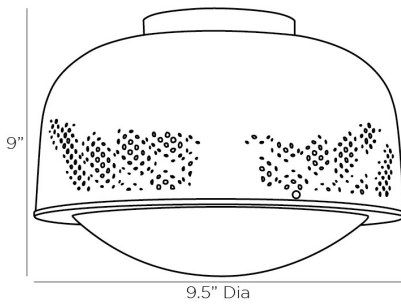

# ARTERIOS

## TAPIO FLUSH MOUNT

JAY JEFFERS

DJ42001  
H: 9 IN, Dia: 9.50 IN  
Vintage Brass  
Contract Suitable As Is

Say goodbye to utilitarian surface mount light fixtures. The perforated iron plated in antique brass adds a certain whimsy to this fixture. The frosted glass diffuser adds more detail to this flushmount. Perfect for a bedroom, a laundry room, a hallway or kitchen! Damp-rated, although limited covered outdoor areas may affect finish.