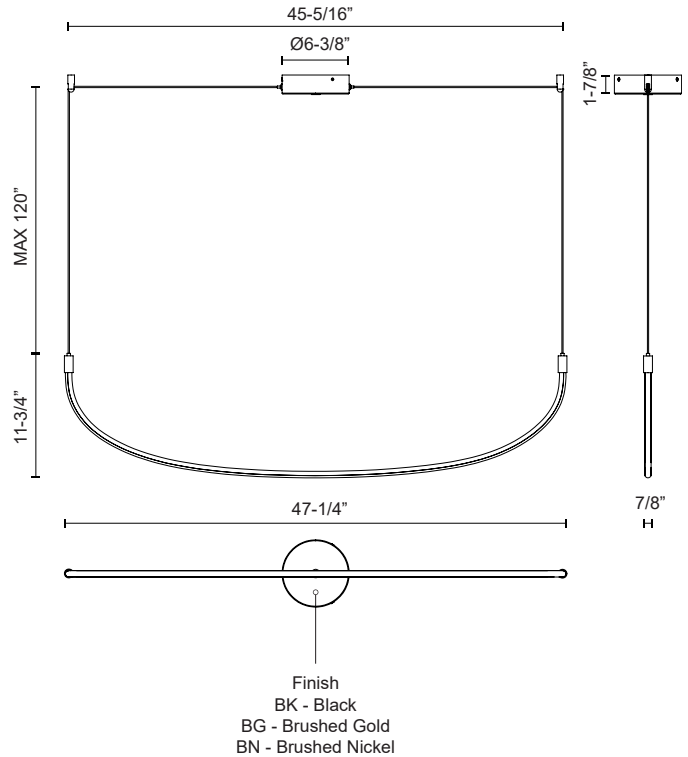

### SPECIFICATION DETAILS

<b>Fixture Dimensions</b>	L47-1/4" x W7/8" x H11-3/4"
<b>Light Source</b>	LED with DC Driver
<b>Wattage</b>	24W
<b>Total Lumens</b>	2080lm
<b>Delivered Lumens</b>	BG-1536lm; BK-1477lm; WH-1545lm;
<b>Voltage</b>	120V
<b>Color Temperature</b>	3000K
<b>CRI (Ra)</b>	90CRI
<b>Optional Color Temps</b>	2700K - 5000K Available, Minimum Order Quantities Apply
<b>LED Rated Life</b>	50,000 hours
<b>Dimming</b>	100% - 10%, TRIAC or ELV Dimmer (Not Included)
<b>Adjustable</b>	Yes
<b>Wire Length</b>	120" Max
<b>Wire Type</b>	BG - Black Wire; BK - Black Wire; BN-Clear Wire;
<b>Minimum Hang Height</b>	16"
<b>Location</b>	Dry
<b>Canopy Dimensions</b>	D6-3/8" x H1-7/8"
<b>Sloped Ceiling Adaptable</b>	Yes
<b>CEC Title 24 JA8</b>	Yes, JA8-2022

### DESCRIPTION

The Talis is a new take on a Kuzco classic. Forged as a simple yet organic "U" shaped bar of illumination, the Talis is minimal and stylish at the same time. When layered in three or five bars of illumination, the Talis creates a unique melody that is sure to be the statement of any space. Adjust each bar to the height and space you like with this versatile collection.