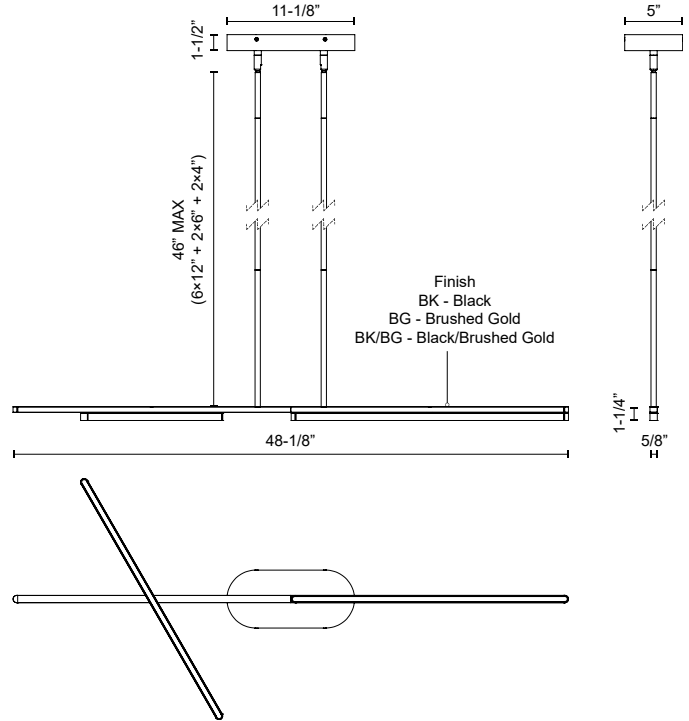

SHIFT LP28748

PENDANTS

PROJECT

LP28748-BG
Brushed Gold

LP28748-BK
Black

LP28748-BK/BG
Black/Brushed Gold

SPECIFICATION DETAILS

Fixture Dimensions	L48-1/8" x W5/8" x H1-1/4"
Light Source	LED with DC Driver
Wattage	36W
Total Lumens	2900lm
Delivered Lumens	BG-1213lm; BK-1069lm; BK/BG-1213lm;
Voltage	120V
Color Temperature	3000K
CRI (Ra)	90CRI
Optional Color Temps	2700K - 5000K Available, Minimum Order Quantities Apply
LED Rated Life	50,000 hours
Dimming	100% - 10%, TRIAC or ELV Dimmer (Not Included)
Diffuser Details	White Acrylic
Adjustable	Yes
Rod Length	46" Max (6x12" + 2x6" + 2x4")
Wire Length	120"
Minimum Hang Height	6"
Sloped Ceiling Adaptable	Yes, Up to 45 Degrees
Location	Dry
Illumination Direction	Down
CEC Title 24 JA8	Yes, JA8-2022
Canopy Dimensions	L11-1/8" x W5" x H1-1/2"

* For custom options, consult factory for details.

* For warranty information, please visit www.kuzcolighting.com/warranty

DESCRIPTION

A sleek, minimalistic approach to functionality, the Shift Collection is unparalleled. Boasting two impressive-sized options in two eye-catching finishes, this streamlined design isn't your average pendant light. With two fully adjustable light bars with frosted acrylic diffusers, the Shift family allows you to transform the lighting in your space as needed.