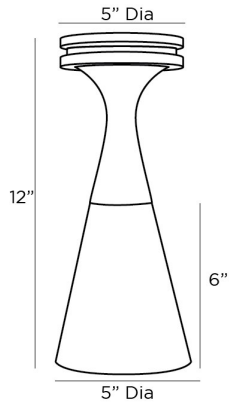

## SHAUNA FLUSH MOUNT

49301  
H: 12 IN, Dia: 5.00 IN  
English Bronze, Matte Swirl Glass  
Contract Suitable As Is

Inspired by the trumpeted silhouette of a champagne flute, the Shauna Flush Mount bestows a feminine elegance to a space. The small-scale fixture, created with a matte swirl glass shade and an English bronze steel mount, is an ideal decorative element in hallways or as a replacement for can lights. Finish will vary. Damp-rated, although limited covered outdoor areas may affect finish.

### DIMENSIONS

Body	H: 6 IN
Canopy	H: 1 IN, Dia: 5.00 IN